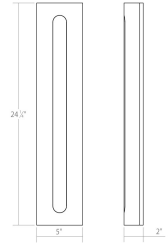

Project:

Porta LED Sconce Spec Sheet

SKU: 7442.74-WL Learn more at:
<https://sonnemanlight.com/porta-led-sconce>

Description: Illumination radiates from an embedded oval diffuser within a half-round pilaster column. Porta is a softly geometric approach to modern form from a classical architectural reference.

Type #:

Dimensions

Height:	24.25"
Width:	5"
Extends:	2"
Minimum Extension:	2"
Maximum Extension:	2"
Size:	24"
Canopy/Backplate/Base Width:	4.25
Canopy/Backplate/Base Height:	23.5

Electrical Specs

Bulb(s) Included?:	Yes
Bulb 1 Type:	Integral LED
Bulb Quantity:	1
Input Voltage:	120VAC
Wattage:	10
Initial Lumens:	630
Delivered Lumens:	275
Color Temperature:	3000K
CRI:	90
Power Supply Type:	Driver
Power Supply Quantity:	1
Power Supply Location:	Outlet Box
Dimming Type:	TRIAC/ELV
Bulb Max Wattage:	10

Installation

Installation:	Licensed electrician required
Installation Orientation:	Any Orientation

Shipping

Carton 1 L x W x H:	29" X 10" X 8"
Carton 1 Gross Weight:	9 LBS
Fixture Weight:	7

Shade

Shade 1 Material:	Optical Acrylic
-------------------	-----------------