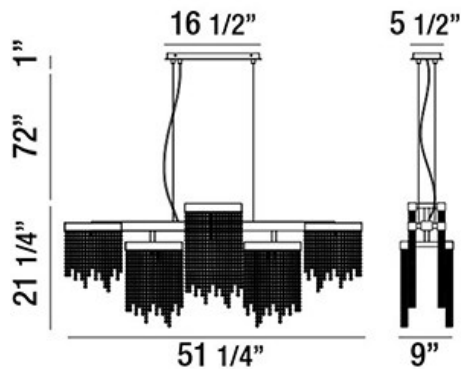

ROSSI, 51" RECTANGULAR CHANDELIER

PRODUCT DETAILS

No.	:	30005-013
Product Color	:	CHROME
Product Material	:	METAL
Shade / Accent Colour	:	CLEAR
Shade / Accent Material	:	CRYSTAL
Length	:	51.25"
Width	:	9"
Height	:	21.25"
Overall Height	:	94.25"
Weight	:	36.5lbs

LIGHT SOURCE DETAILS

Light Source Type	:	INTEGRATED LED
Input Voltage	:	120V
Bulb Voltage	:	120V
Total Wattage	:	100W
Total Lumen	:	8000lm
Kelvin	:	3000K
CRI	:	80+
Dimmable	:	Yes

Options Available

ITEM NO.	FINISH	SHADE
30005-013	CHROME	CLEAR

TECHNICAL DETAILS

Light Direction	:	Down
Hanging Support Type	:	AIRCRAFT CABLE
Hanging Support Length	:	72"
Canopy / Backplate Length	:	16.5"
Canopy / Backplate Height	:	1"
Canopy / Backplate Width	:	5.5"
Adjustable Lamp Head	:	No
Location	:	DRY
Approval	:	