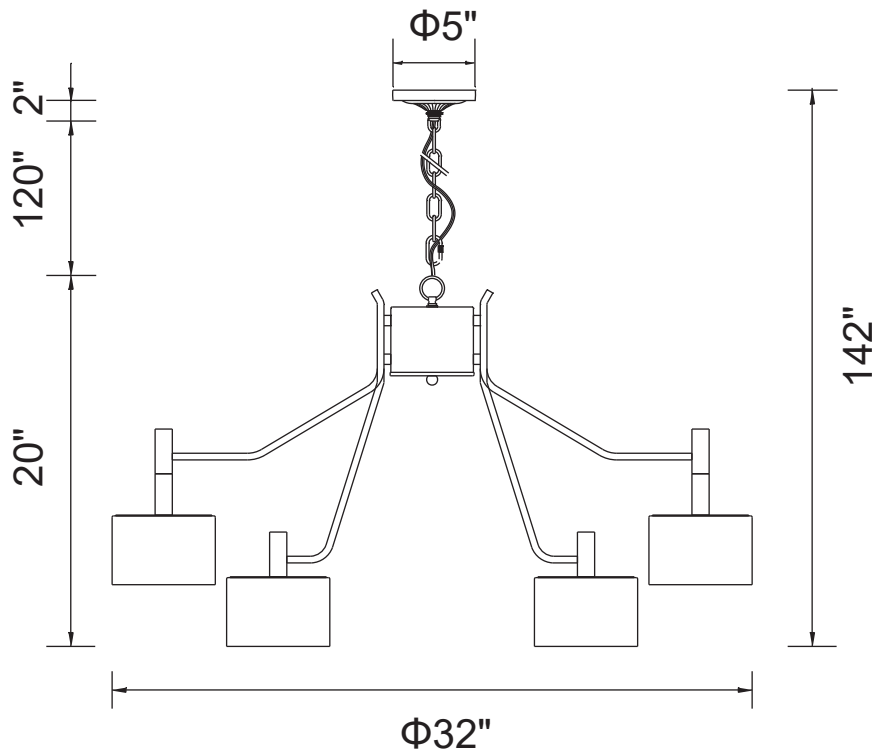

PROJECT: _____

FIXTURE TYPE: _____

LOCATION: _____

CONTACT/PHONE: _____

Item	1017P32-12-129-A
Collection	ROLIN
Finish	Matte Black
Glass	-----
Crystal	-----
Input	120V AC,60HZ,AC

Shade	-----
Length/Dia.	32"
Width/Ext.	-----
Height	20"
Maximum	142"
Lumens	-----

Light Source	E12
Bulb Info.	12x60W
Included	-----
Dimmable	Yes
Color	-----
Weight	