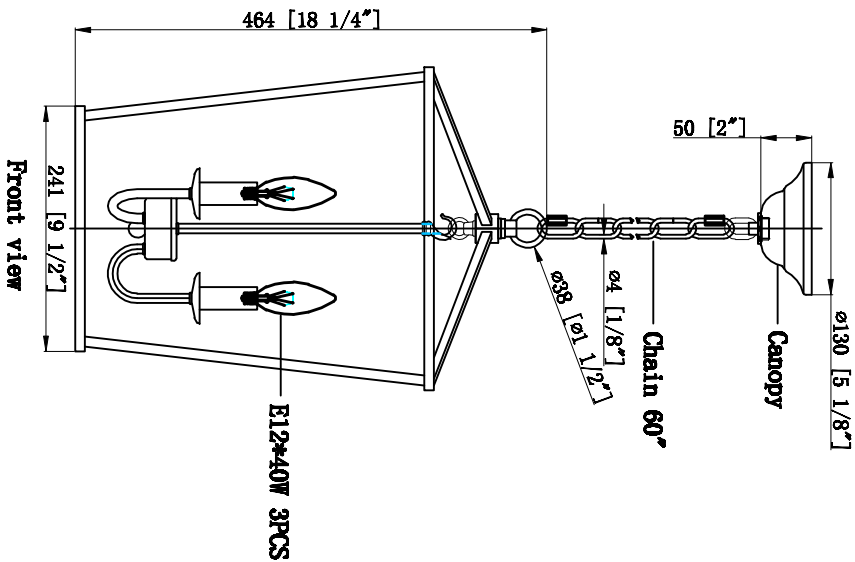

Finish:
 Colorway 1: Vintage Gold
 Colorway 2: Vintage Silver
 Colorway 3: Black
 Type of Bulb: E12
 Number of Bulb: 3PCS

FACTORY	20
ITEM NO.	LD6008D12
DRAFTER	
DATE	2017.04.11

Model#:	LD6008D12	Chain/Rod/Cord Included (INCD)	60"
Number of Tiers:	1	Chain/Rod/Cord Finish:	Vintage Gold/Vintage Silver/Black
Fixture Material:	Metal	Chain/Rod/Cord Item#:	CHAIN04PVC/CHAIN04PVS/CHAIN04PBK
Shades Included:	NO	Wire Included (INCD):	78.7"
Shade Material:	N/A	Wire color:	Gold/Black/Clear
Shade Color:	N/A	Assembly required	No
Shade Shape:	N/A	Light Bulbs:	3
Shade Height:	N/A	Bulb Type:	E12
Shade Width:	N/A	Bulb Wattage:	40W
Shade Length:	N/A	Max Wattage:	120W
Hanging Device:	CHAIN	Voltage:	110-125V
Adjustable:	Yes	Finish:	Vintage Gold/Vintage Silver/Black
Maximum Hanging Height:	27.6'	Hardware Finish:	Vintage Gold/Vintage Silver/Black
		Hardware Material:	Metal
Maximum Hanging Bulbs:	80.7'	Crystal Trim:	N/A
Length (in.)	12.5"	Crystal Color:	N/A
Width / Diameter (in.)	12.5"	UL & ULc Standard:	Yes
Height (in.)	18.25"	Product Weight:	5
Inside Fixture Length (in.)		Hanging Weight (Green Only)	
Inside Fixture Width/Diameter (in.)	7.4"	Hanging Weight V/Crystal	
Inside Fixture Height (in.)	14.25"	Shipment type:	Small Parcel
Canopy:	Yes	Number of Boxes:	1
Canopy Height:	2"	Box 1 Length:	14.5
		Box 1 Width:	14.5
		Box 1 Height:	19
Canopy Width:	5.1"	Box 1 Weight:	7
		Box 2 Length:	
Canopy Length:		Box 2 Width:	
		Box 2 Height:	
		Box 2 Weight:	