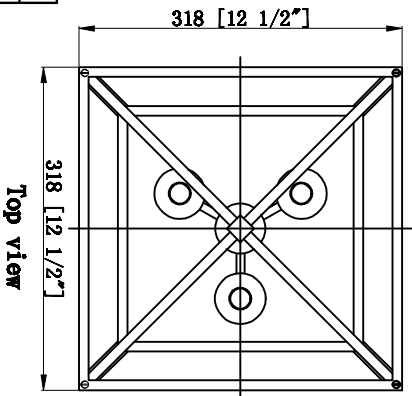

Finish:
 Colorway 1: Vintage Gold
 Colorway 2: Vintage Silver
 Colorway 3: Black
 Type of Bulb: E12
 Number of Bulb: 3PCS

FACTORY	20
ITEM NO.	LD6008D12
DRAFTER	
DATE	2017.04.11

Model#:	LD6008D12	Chain/Rod/Cord Included (INCD)	60"
Number of Tiers:	1	Chain/Rod/Cord Finish:	Vintage Gold/Vintage Silver/Black
Fixture Material:	Metal	Chain/Rod/Cord Item#:	CHAIN04PVC/CHAIN04PVS/CHAIN04PBK
Shades Included:	NO	Wire Included (INCD):	78.7"
Shade Material:	N/A	Wire color:	Gold/Black/Clear
Shade Color:	N/A	Assembly required	No
Shade Shape:	N/A	Light Bulbs:	3
Shade Height:	N/A	Bulb Type:	E12
Shade Width:	N/A	Bulb Wattage:	40W
Shade Length:	N/A	Max Wattage:	120W
Hanging Device:	CHAIN	Voltage:	110-125V
Adjustable:	Yes	Finish:	Vintage Gold/Vintage Silver/Black
Maximum Hanging Height:	27.6'	Hardware Finish:	Vintage Gold/Vintage Silver/Black
		Hardware Material:	Metal
Maximum Hanging Bulbs:	80.7'	Crystal Trim:	N/A
Length (in.)	12.5"	Crystal Color:	N/A
Width / Diameter (in.)	12.5"	UL & ULc Standard:	Yes
Height (in.)	18.25"	Product Weight:	5
Inside Fixture Length (in.)		Hanging Weight (Green Only)	
Inside Fixture Width/Diameter (in.)	7.4"	Hanging Weight V/Crystal	
Inside Fixture Height (in.)	14.25"	Shipment type:	Small Parcel
Canopy:	Yes	Number of Boxes:	1
Canopy Height:	2"	Box 1 Length:	14.5
		Box 1 Width:	14.5
		Box 1 Height:	19
Canopy Width:	5.1"	Box 1 Weight:	7
		Box 2 Length:	
Canopy Length:		Box 2 Width:	
		Box 2 Height:	
		Box 2 Weight:	