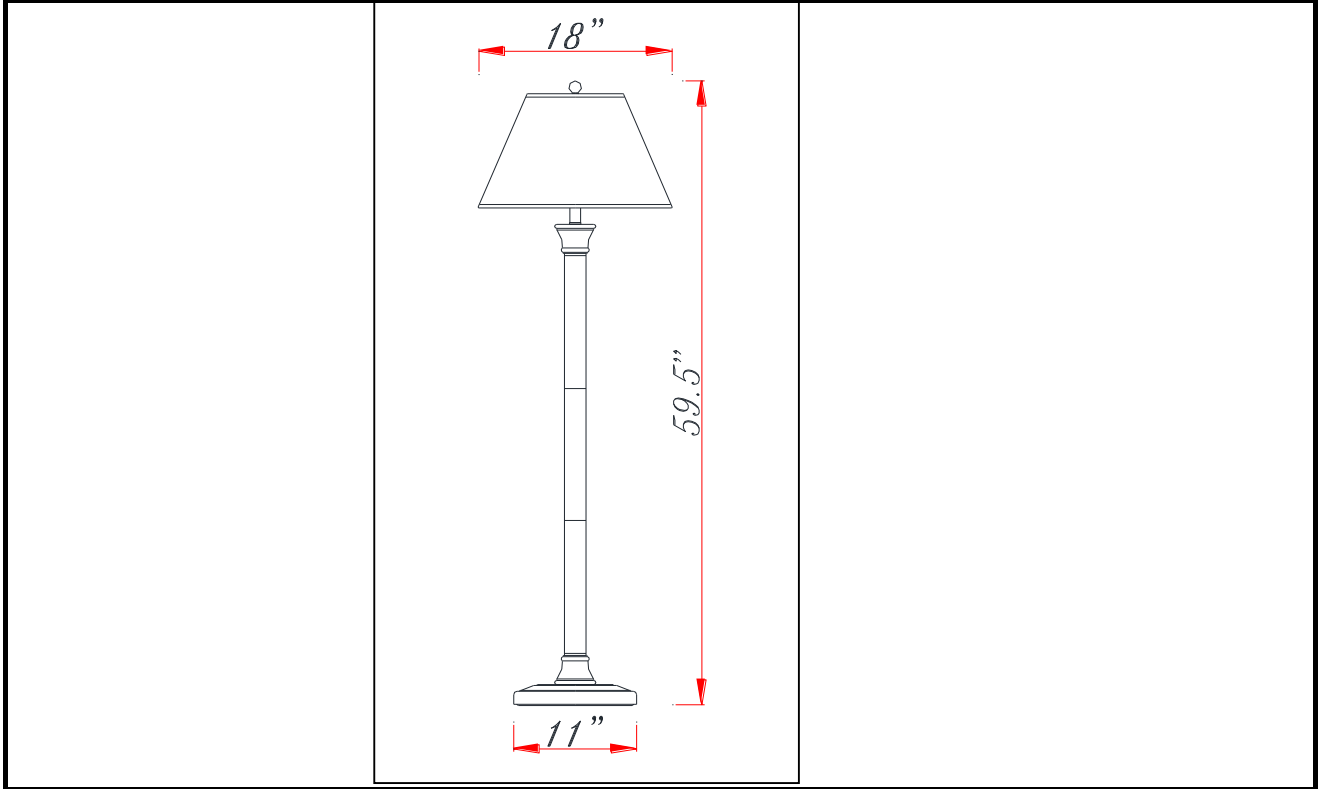

## Drawing:

- Model No:** LA-60007FL-1
- Description:** 100W Metal floor lamp with push-thru socket switch
- Material:** METAL
- Finish :** Antique Bronze
- Height:** 59 1/2"
- Base Width:** 11"
- Harp Size:** 9"
- Wattage :** 100W
- Socket :** Medium Base (E26)
- Switch:** Push-thru socket Switch
- Bulb:** Incandescent, CFL
- Power Outlet:** N/A
- Ethernet Jack:** None
- Cord:** SPT-2
- Cord Length:** 6'
- Cord Color:** Black
- Shade No:** SH-1140
- Material:** FABRIC
- Shade size:** 9"X18"X11 1/2"