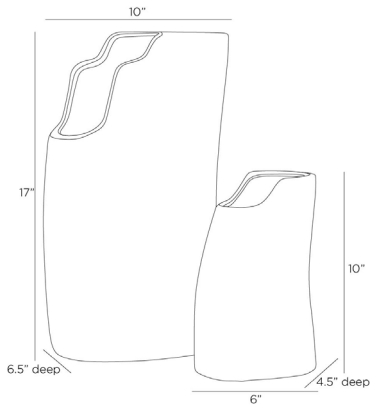

ARTERIO RS

CASIO VASES, SET OF 2

AVC11

Icy Morn

Contract Suitable As Is

Resembling the ocean's breaking waves or the cresting fin of a whale, the ribbed surface of our ceramic vessels possesses an organic appeal. Each vase was finished with an asymmetric opening to show off a lateral gathering of blooms. Glazed in icy morn. Finish will vary.

APPEARANCE

Material	Ceramic
Finish Will Vary	true
Top Coat/Sealant	true

DIMENSIONS

Foot Print Large	W: 10 IN, D: 6.5 IN
Foot Print Small	W: 6 IN, D: 4.5 IN

SHIPPING

Product Weight	14.4 LBS
Gross Weight 1	23.5 LBS
Shipping Box 1	H: 11.2 IN, L: 14.2 IN, W: 27.2 IN