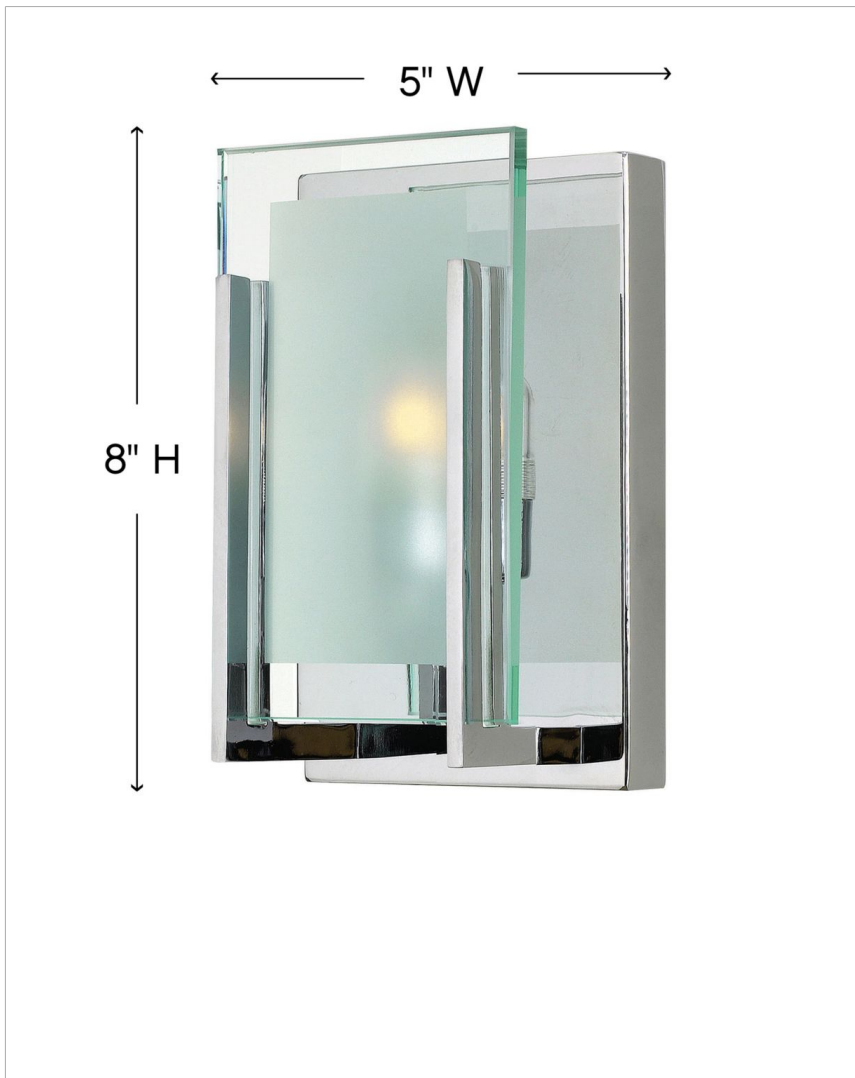

## 5650CM

### SINGLE LIGHT VANITY

Latitude is contemporary and sleek, finding its true beauty in the minimalist design. The slim glass panel features rectangular etching while the subtle, split fork frames add understated architectural style.

DETAILS	
FINISH:	Chrome
MATERIAL:	Steel
GLASS:	Inside Etched Clear
DIMMABLE:	Yes

DIMENSIONS	
WIDTH:	5"
HEIGHT:	8"
WEIGHT:	2lb
BACK PLATE:	5"W X 8"H
EXTENSION:	4"
TOP TO OUTLET:	4"

LIGHT SOURCE	
LIGHT SOURCE:	Socketed
VOLTAGE:	120v

#### PRODUCT DETAILS:

- Mounting hardware is hidden on the back plate to ensure a clean silhouette
- This fixture must be installed with shades/glass facing up toward the ceiling
- Suitable for use in damp locations as defined by NEC and CEC. Meets United States UL Underwriters Laboratories & CSA Canadian Standards Association Product Safety Standards.
- ADA compliant
- Bold silhouette with dramatic details creates a modern statement
- Sparkling chrome with reflective finish