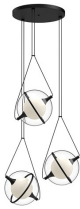

ARIES
CH76728
 CHANDELIERS

PROJECT

CH76728-BG
Brushed Gold

CH76728-CH
Chrome

CH76728-BK
Black

SPECIFICATION DETAILS

| | |
|---------------------------------|---|
| Fixture Dimensions | D28" x H12" |
| Light Source | LED with DC Driver |
| Wattage | 37W |
| Total Lumens | 2970lm |
| Delivered Lumens | BG-2890lm*; BK-2790lm*; CH-2940lm*; |
| Voltage | 120V |
| Color Temperature | 3000K |
| CRI (Ra) | 90CRI |
| Optional Color Temps | 2700K - 5000K Available, Minimum Order Quantities Apply |
| LED Rated Life | 50,000 hours |
| Dimming | 100% - 10%, TRIAC or ELV Dimmer (Not Included) |
| Diffuser Details | Clear External Acrylic |
| Glass Details | Frosted Internal Glass |
| Adjustable | Yes |
| Wire Length | 120" Max |
| Wire Type | Black |
| Minimum Hang Height | 24" |
| Sloped Ceiling Adaptable | Yes |
| Location | Dry |
| Illumination Direction | Up/Down |
| CEC Title 24 JA8 | Yes, JA8-2022 |
| Canopy Dimensions | D17-3/4" x H1-1/4" |
| Paint Finish | BG01; BK02; CH01; |

* For custom options, consult factory for details.

* For warranty information, please visit www.kuzcolighting.com/warranty

DESCRIPTION

The celestial spheres of the Aries Collection create a one-of-a-kind space that's quite literally out of this world. This fantastic displace of floating light makes a superb statement piece in any style home. Each of the three incredible finishes offers completely adjustable lengths up to 120". The gyroscope-like spheres can be adjusted for optimal lighting from the interior frosted glass accents