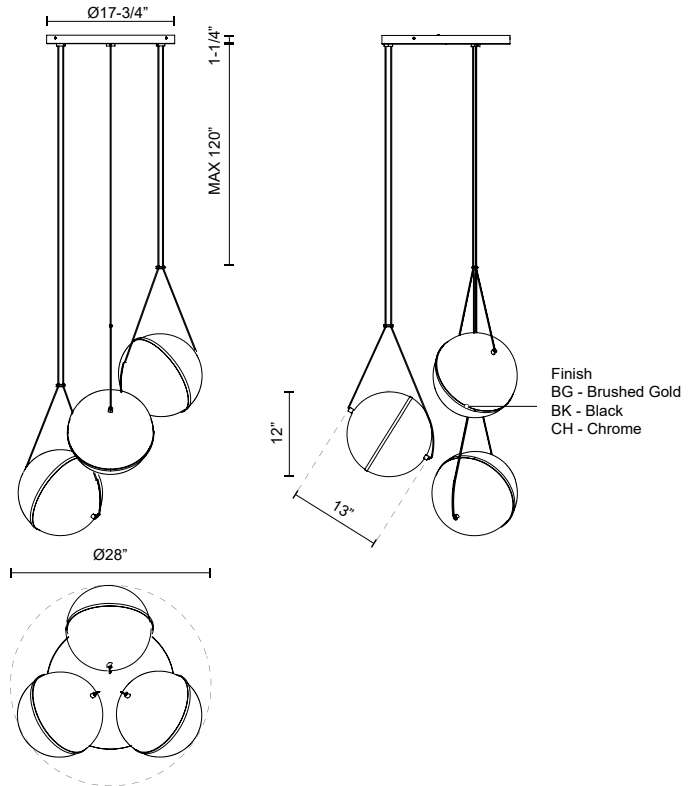

ARIES
CH76728
 CHANDELIERS

PROJECT

CH76728-BG
Brushed Gold

CH76728-CH
Chrome

CH76728-BK
Black

SPECIFICATION DETAILS

| | |
|---------------------------------|---|
| Fixture Dimensions | D28" x H12" |
| Light Source | LED with DC Driver |
| Wattage | 37W |
| Total Lumens | 2970lm |
| Delivered Lumens | BG-2890lm*; BK-2790lm*; CH-2940lm*; |
| Voltage | 120V |
| Color Temperature | 3000K |
| CRI (Ra) | 90CRI |
| Optional Color Temps | 2700K - 5000K Available, Minimum Order Quantities Apply |
| LED Rated Life | 50,000 hours |
| Dimming | 100% - 10%, TRIAC or ELV Dimmer (Not Included) |
| Diffuser Details | Clear External Acrylic |
| Glass Details | Frosted Internal Glass |
| Adjustable | Yes |
| Wire Length | 120" Max |
| Wire Type | Black |
| Minimum Hang Height | 24" |
| Sloped Ceiling Adaptable | Yes |
| Location | Dry |
| Illumination Direction | Up/Down |
| CEC Title 24 JA8 | Yes, JA8-2022 |
| Canopy Dimensions | D17-3/4" x H1-1/4" |
| Paint Finish | BG01; BK02; CH01; |

* For custom options, consult factory for details.

* For warranty information, please visit www.kuzcolighting.com/warranty

DESCRIPTION

The celestial spheres of the Aries Collection create a one-of-a-kind space that's quite literally out of this world. This fantastic displace of floating light makes a superb statement piece in any style home. Each of the three incredible finishes offers completely adjustable lengths up to 120". The gyroscope-like spheres can be adjusted for optimal lighting from the interior frosted glass accents