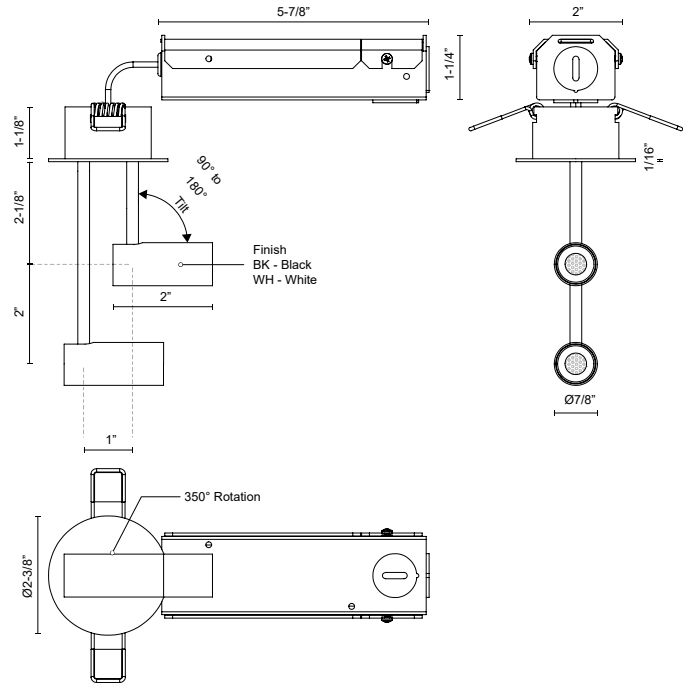

**DOWNEY**  
**SF15602**  
 FLUSH MOUNT

PROJECT

SF15602-BK  
Black

SF15602-WH  
White

**SPECIFICATION DETAILS**

<b>Fixture Dimensions</b>	D2-3/8" x H5-3/4"
<b>Light Source</b>	LED with DC Driver
<b>Wattage</b>	6W
<b>Total Lumens</b>	525lm
<b>Delivered Lumens</b>	356lm
<b>Voltage</b>	120V
<b>Color Temperature</b>	3000K
<b>CRI (Ra)</b>	90CRI
<b>Optional Color Temps</b>	2700K - 5000K Available, Minimum Order Quantities Apply
<b>LED Rated Life</b>	50,000 hours
<b>Dimming</b>	100% - 10%, TRIAC or ELV Dimmer (Not Included)
<b>Diffuser Details</b>	Clear Acrylic TIR Lens
<b>Location</b>	Dry
<b>CEC Title 24 JA8</b>	Yes, JA8-2022
<b>Canopy Dimensions</b>	D2-3/8" x H1/16"
<b>Paint Finish</b>	BK02; WH02;

\* For custom options, consult factory for details.

\* For warranty information, please visit [www.kuzcolighting.com/warranty](http://www.kuzcolighting.com/warranty)

**DESCRIPTION**

Recessed within the minute barrel of the quintessential adjustable lamp is a spot light assembly applied across the Downey line. By utilizing slim LED boards and recessed driver, the canopy scale is reduced to a fundamental trim plate and minimizes the visual footprint of the functional fixtures. Available in two petite cylindrical sizes and a single or multi-light configuration.