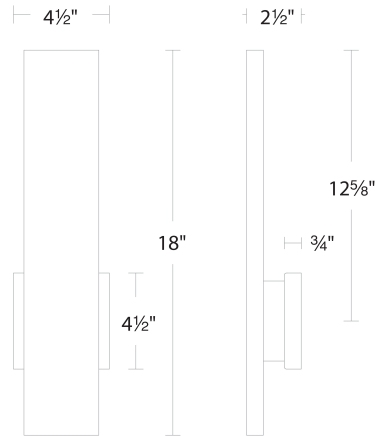

SPECIFICATIONS

Color Temp:	4000K, 3500K, 3000K
Input:	120 VAC, 50/60Hz
CRI:	90
Dimming:	ELV: 100-10%, TRIAC: 100-10%
Rated Life:	54000 Hours
Mounting:	Can be mounted on wall in all orientations
Standards:	ETL, cETL, IP65, Title 24: 2019 Wet Location Listed
Construction:	Aluminum body, frosted glass diffuser

REPLACEMENT PARTS

RPL-GLA-29118 - Glass

FINISHES

LINE DRAWING

WS-W29118