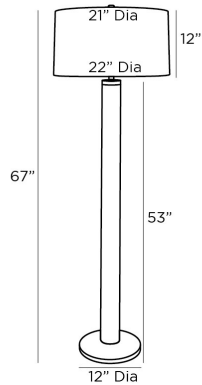

ARTERIOS

RUSSEL FLOOR LAMP

76026-693
 H: 67 IN, Dia: 22.00 IN
 Bone Suede, Bronze Iron
 Contract Suitable As Is

Embodying a soft, masculine simplicity, the Russel floor lamp is a handsome statement in any space. The luxurious lamp is designed in bone suede, which wraps the column base, and accented with a bronze iron base. The piece is finished with a matching suede finial and an off-white microfiber drum shade lined in off-white microfiber. Finish will vary.

APPEARANCE

Material	Off-White
Finish	Iron, Microfiber, Suede
Finish Will Vary	Bone, Bronze, Off-White
Top Coat/Sealant	true
Finial Description	false
Finial Dimension	Leather Cylinder
	2" x 1"

DIMENSIONS

Shade	Top: 21.00 IN, Dia: 22.00 IN, Side: 12 IN
Body	H: 53 IN, Dia: 4.00 IN
Base	H: 2 IN, Dia: 12.00 IN
Neck	H: 2 IN, Dia: 1.00 IN
Foot Print	Dia: 12.00 IN
Harp	10" Brass IN

WIRING

Rating	Indoor Only
Tilt Test	10 Degrees - AU
Cord	12 FT, Back of Lamp Base, Clear/Silver, SPT-2
Socket	1, Brass, Type A - E26
Switch	3-Way Rotary, At Socket
Maximum Watt	150
Voltage	110-120 V

CERTIFICATIONS

Certifications	Mexico Australia, United States, Canada
----------------	--

COMPLIANCY

UL/ETL	Yes
RoHS	false

SHIPPING

Product Weight	20 LBS
Gross Weight 1	25 LBS
Gross Weight 2	5 LBS
Shipping Box 1	H: 16 IN, L: 16 IN, W: 60 IN
Shipping Box 2	H: 13 IN, L: 23 IN, W: 23 IN