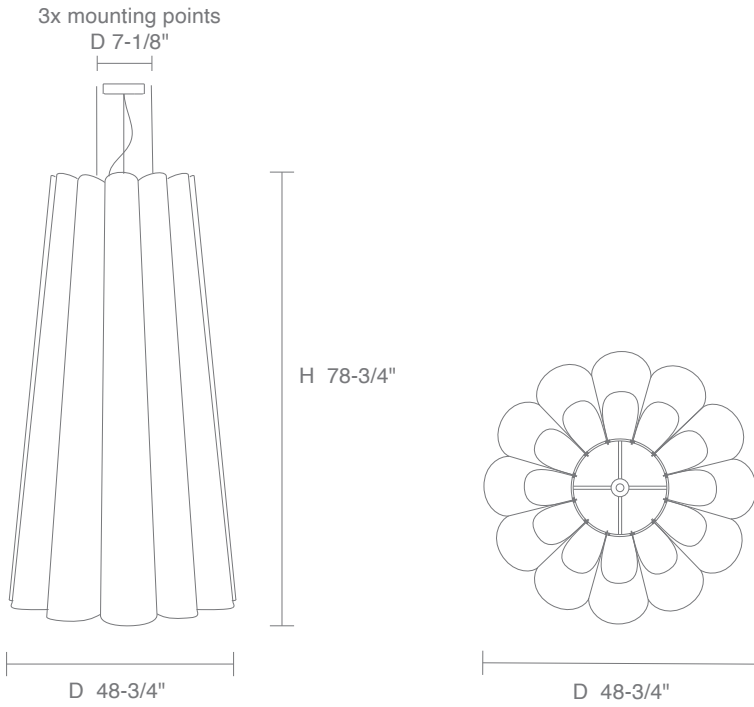

MOUNTING OPTIONS (CONTINUED)

OLIVIA 124 LLED