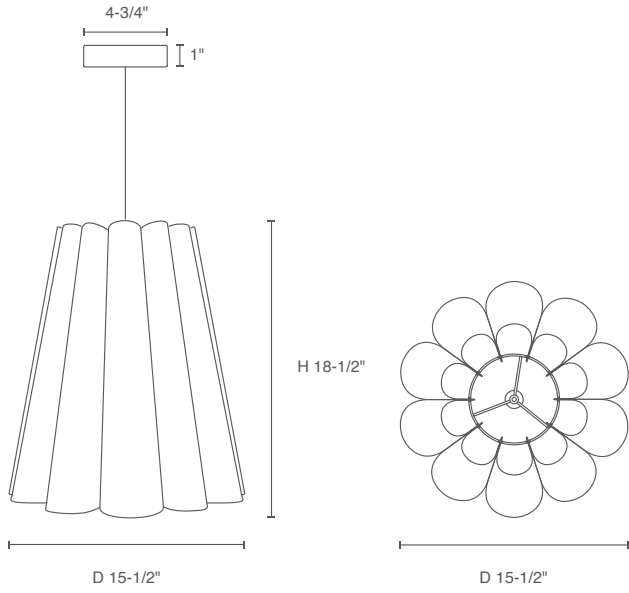

MOUNTING OPTIONS

OLIVIA 39