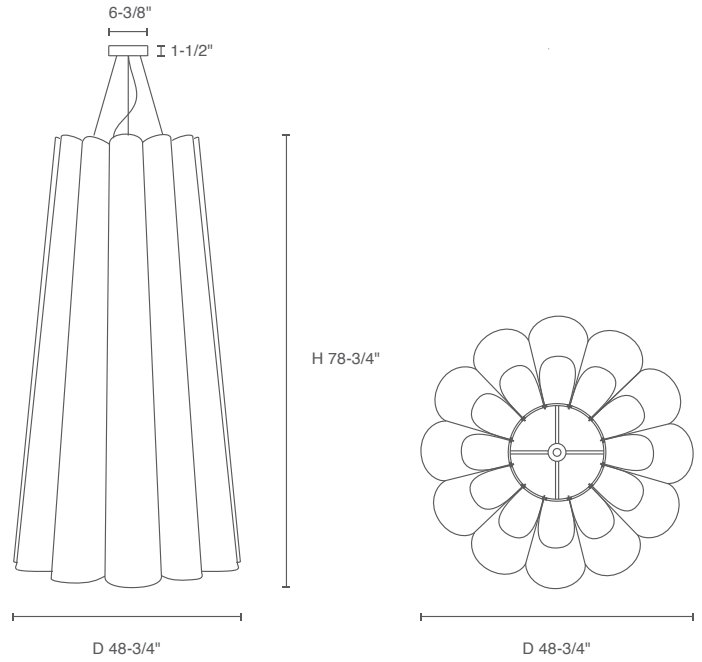

ORDERING CODE		
SERIES	WEP	wood shade
TYPE	OLI	olivia
SIZE	39 39L ³ 72 ³ 124 ^{3,5}	39 pendant, 1 x light source 39 long pendant, 1 x light source 72 pendant, 1 x light source 124 pendant, 3 x light source
LIGHT SOURCE	LE26 ⁴ LLED	E26 socket LED, 1000 lm
CCT	30K 35K 3018	3000K, standard white LED 3500K, standard white LED 3000K, dim to 1800K, warm dim LED <small>Not applicable to LE26 option. Do not include in LE26 ordering code.</small>
CRI	90 ¹ 95 ²	90 CRI, standard white 95 CRI, warm dim <small>Not applicable to LE26 option. Do not include in LE26 ordering code.</small>
MOUNTING OPTION	PBK PWH PMC ECOBK ECOWH ECOMC GEOBK GEOWH GEOHC ZONMC	canopy, black with black cable canopy, white with white cable canopy, matte chrome with black cable ECO/HALO black with black cable ECO/HALO white with white cable ECO/HALO matte chrome with black cable GEO black with black cable GEO white with white cable GEO matte chrome with black cable Zonyx matte chrome with black cable
OUTER SHADE COLOR	ASH BCH BLU EBY PGR GRN GYO OCH PTB RED ROS TRC WHT WNG YLW LPT VLT	ash beech blue ebony pale green green grey oak ocher petiribi red rose teracotta white wenge yellow light petrol violet
INNER SHADE COLOR	ASH BCH BLU EBY PGR GRN GYO OCH PTB RED ROS TRC WHT WNG YLW LPT VLT	ash beech blue ebony pale green green grey oak ocher petiribi red rose teracotta white wenge yellow light petrol violet

MOUNTING OPTIONS

OLIVIA 39

OLIVIA 39L

OLIVIA 72

OLIVIA 124

MOUNTING OPTIONS (CONTINUED)

OLIVIA 124 LLED

LLED-ECO