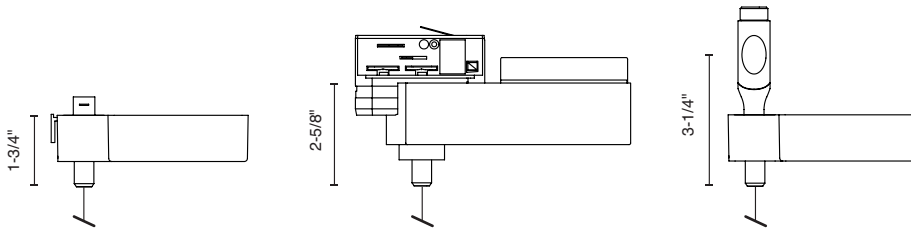

ORDERING CODE		
SERIES	WEP	wood shade
TYPE	OLI	olivia
SIZE	39 39L ³ 72 ³ 124 ^{3,5}	39 pendant, 1 x light source 39 long pendant, 1 x light source 72 pendant, 1 x light source 124 pendant, 3 x light source
LIGHT SOURCE	LE26 ⁴ LLED	E26 socket LED, 1000 lm
CCT	30K 35K 3018	3000K, standard white LED 3500K, standard white LED 3000K, dim to 1800K, warm dim LED <small>Not applicable to LE26 option. Do not include in LE26 ordering code.</small>
CRI	90 ¹ 95 ²	90 CRI, standard white 95 CRI, warm dim <small>Not applicable to LE26 option. Do not include in LE26 ordering code.</small>
MOUNTING OPTION	PBK PWH PMC ECOBK ECOWH ECOMC GEOBK GEOWH GEOHC ZONMC	canopy, black with black cable canopy, white with white cable canopy, matte chrome with black cable ECO/HALO black with black cable ECO/HALO white with white cable ECO/HALO matte chrome with black cable GEO black with black cable GEO white with white cable GEO matte chrome with black cable Zonyx matte chrome with black cable
OUTER SHADE COLOR	ASH BCH BLU EBY PGR GRN GYO OCH PTB RED ROS TRC WHT WNG YLW LPT VLT	ash beech blue ebony pale green green grey oak ocher petiribi red rose teracotta white wenge yellow light petrol violet
INNER SHADE COLOR	ASH BCH BLU EBY PGR GRN GYO OCH PTB RED ROS TRC WHT WNG YLW LPT VLT	ash beech blue ebony pale green green grey oak ocher petiribi red rose teracotta white wenge yellow light petrol violet

MOUNTING OPTIONS

OLIVIA 39

OLIVIA 39L

OLIVIA 72

OLIVIA 124

MOUNTING OPTIONS (CONTINUED)

OLIVIA 124 LLED

LLED-ECO