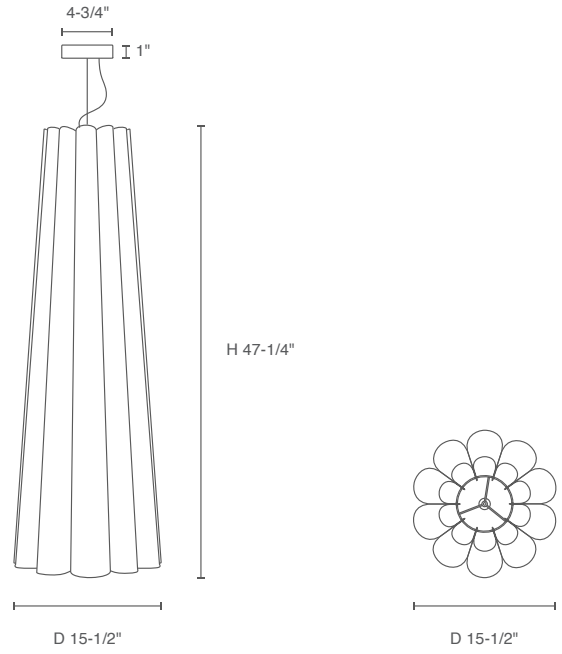

MOUNTING OPTIONS

OLIVIA 39L