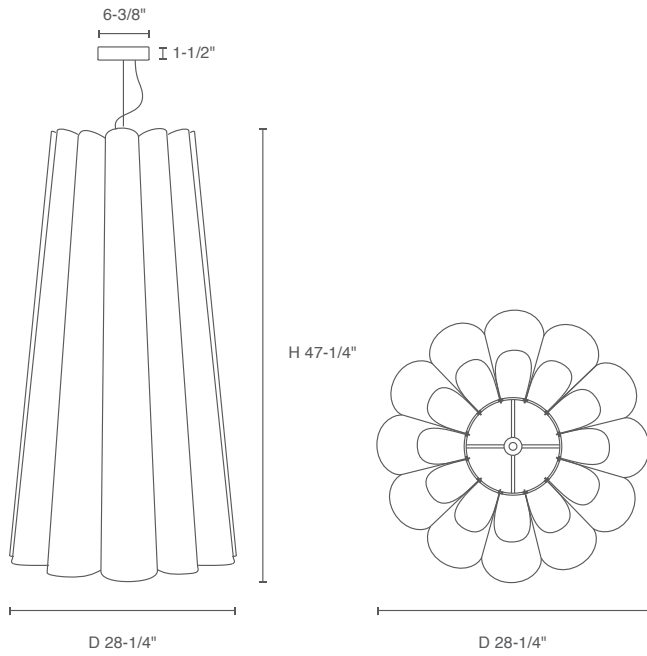

MOUNTING OPTIONS

OLIVIA 72