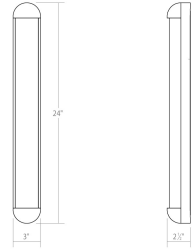

Project:

Radio LED Bath Bar Spec Sheet

SKU: 3952.25 Learn more at:
<https://sonnemanlight.com/radio-led-bath-bar>

Description: Radio's clean lines and soft geometry bring a mid-century feel to a technologically modern bath bar. The gracefully rounded form and smooth, seamless diffuser offer illumination and a robust presence for the sophisticated bath. Radio's half-round profile mounts flush to the surface and can be fit to the edge of a mirror or wall.

Type #:

Dimensions

Height:	24"
Width:	3"
Extends:	3"
Minimum Extension:	3"
Maximum Extension:	3"
Size:	24"
Canopy/Backplate/Base Width:	3
Canopy/Backplate/Base Height:	24

Electrical Specs

Bulb(s) Included?:	Yes
Bulb 1 Type:	Integral LED
Bulb Quantity:	1
Input Voltage:	120-277VAC
Wattage:	12
Initial Lumens:	1200
Delivered Lumens:	800
Color Temperature:	3000K
CRI:	90
Power Supply Type:	Driver
Power Supply Quantity:	1
Power Supply Location:	Outlet Box
Dimming Type:	TRIAC/ELV/ 0-10V
Bulb Max Wattage:	12

Installation

Installation:	Licensed electrician required
Installation Orientation:	Any Orientation

Shipping

Carton 1 L x W x H:	27" X 7" X 7"
Carton 1 Gross Weight:	5 LBS

Shade

Shade 1 Material:	Optical Acrylic
-------------------	-----------------