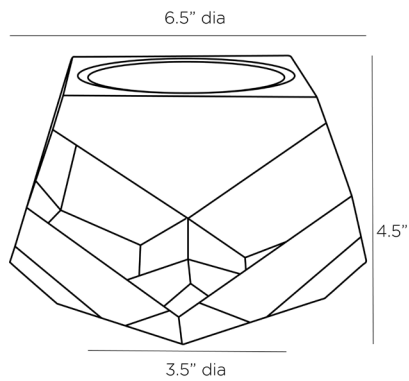

ARTERIO RS

OLIVIA CENTERPIECE

9209
H: 4.5 IN, W: 6 IN, D: 6 IN
Orchid
Contract Suitable As Is

Brilliant and refined, the cut crystal of this bowl catches the eye with sparkled light in an orchid hue. The multi-faceted design reflects light and creates depth, while the faceted center adds an element of surprise. The bowl is shallow, for a catchall of small items or on its own as a brilliant accent.

APPEARANCE

Material	Crystal
Finish	Orchid
Top Coat/Sealant	false

DIMENSIONS

Foot Print	W: 3.5 IN, D: 3.5 IN
Opening	Dia: 3.50

SHIPPING

Product Weight	8 LBS
Gross Weight 1	9 LBS
Shipping Box 1	H: 10 IN, L: 7.5 IN, W: 10 IN