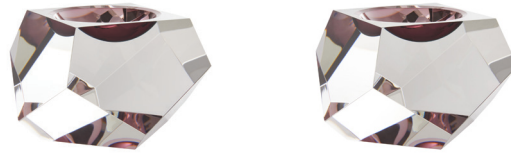

ARTERIO RS

OLIVIA CENTERPIECE

9209
H: 4.5 IN, W: 6 IN, D: 6 IN
Orchid
Contract Suitable As Is

Brilliant and refined, the cut crystal of this bowl catches the eye with sparkled light in an orchid hue. The multi-faceted design reflects light and creates depth, while the faceted center adds an element of surprise. The bowl is shallow, for a catchall of small items or on its own as a brilliant accent.

APPEARANCE

Material	Crystal
Finish	Orchid
Top Coat/Sealant	false

DIMENSIONS

Foot Print	W: 3.5 IN, D: 3.5 IN
Opening	Dia: 3.50

SHIPPING

Product Weight	8 LBS
Gross Weight 1	9 LBS
Shipping Box 1	H: 10 IN, L: 7.5 IN, W: 10 IN