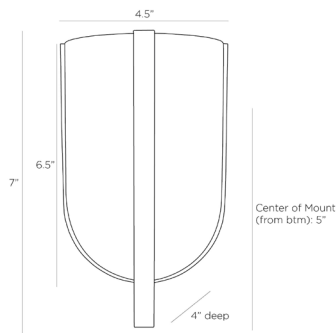

# ARTERIO RS

## TALIA SCONCE

DWC05  
 H: 7 IN, W: 4.5 IN, D: 4 IN  
 Opal Swirl  
 Contract Suitable As Is

A modern interpretation of Deco-era theater lighting, the Talia sconce imparts a sense of glamor. The torchiere-style light is luxuriously crafted with a rounded opal swirl glass shade that is cradled by an angular framework of antique brass steel. The shade is open at the top to cast an unlit glow. Damp-rated, although limited covered outdoor conditions may affect finish.

### DIMENSIONS

Center Of Mount From Btm 5 IN  
 Backplate H: 6.5 IN, W: 4.5 IN  
 Mount H: 4 IN, W: 4 IN