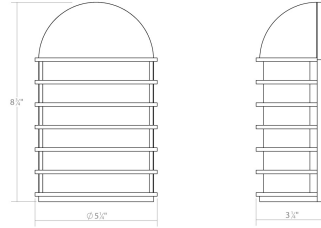

Project:

Lighthouse LED Sconce Spec Sheet

SKU: 7400.72-WL Learn more at:
<https://sonnemanlight.com/lighthouse-led-sconce>

Description: Rhythmically aligned circular fins delineate the solid geometry of these luminaires, inside or out. Several available sizes scale in volume and length while maintaining Lighthouse's nautical feel. The substantial volume and rhythm lend a solid tone to the structure it lights. Also available as a [Planter Sconce](#).

Type #:

Dimensions

Height:	8.75"
Width:	5.5"
Extends:	3.25"
Minimum Extension:	3.25"
Maximum Extension:	3.25"
Size:	Short
Canopy/Backplate/Base Width:	4.75
Canopy/Backplate/Base Height:	6

Electrical Specs

Installation

Installation:	Licensed electrician required
Installation Orientation:	Vertical

Shipping

Carton 1 L x W x H:	14" X 14" X 9"
Carton 1 Gross Weight:	6 LBS
Fixture Weight:	4

Shade

Shade 1 Material:	Optical Acrylic
-------------------	-----------------