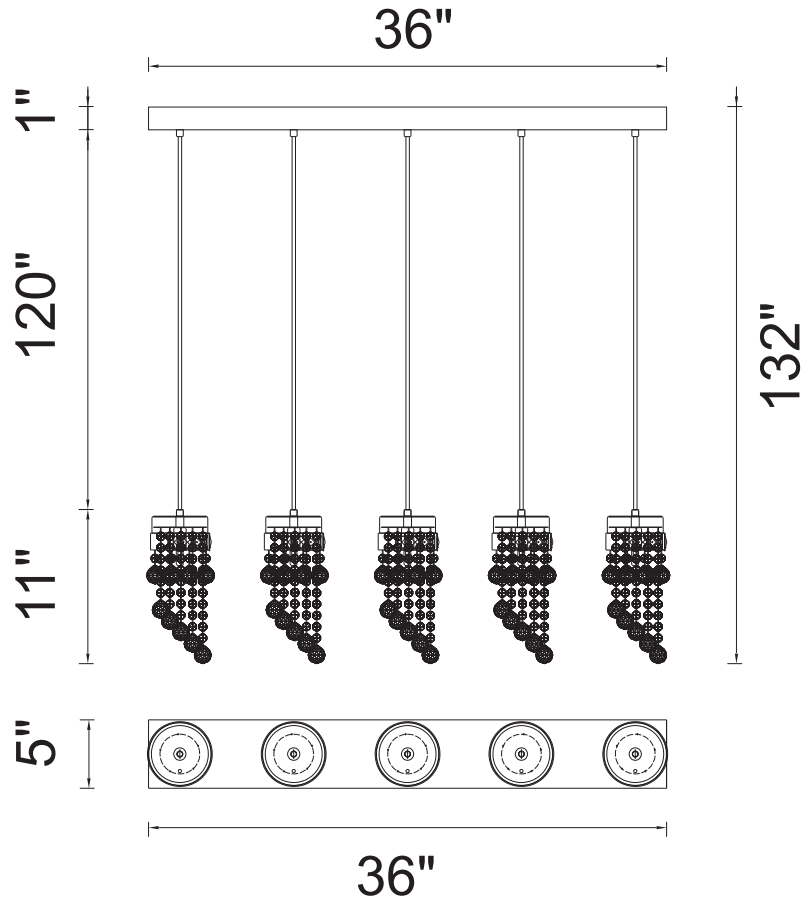

PROJECT: _____
 FIXTURE TYPE: _____
 LOCATION: _____
 CONTACT/PHONE: _____

Item	5072P36C-RC
Collection	MONICA
Finish	Chrome
Glass	-----
Crystal	Clear
Input	120V AC,60HZ,AC

Shade	-----
Length/Dia.	36"
Width/Ext.	5"
Height	11"
Maximum	132"
Lumens	-----

Light Source	G9
Bulb Info.	5x40W
Included	-----
Dimmable	Yes
Color	-----
Weight	