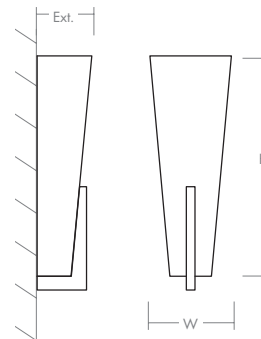

-14 Polished Chrome

-24 Satin Nickel

-1 White Opal Glass

-2 Matte White Acrylic

-6 Silver Cloth Acrylic

**LIGHT SOURCE** 1 x 10.1W LED, 3000K, CRI 90

**LUMINAIRE POWER** 13.3W at 120V

**RATED LIFE** 60000 hr RL

**DIMENSIONS**

**W:** 5.88"  
**H:** 17.00"  
**Ext:** 4.00"  
**M.C:** 6.50" From top of fixture

**MOUNTING** 4" Octagonal J-Box

**STANDARDS** ETL Dry/Damp listed, ADA Compliant, Conforms to UL STD 1598, Certified CAN/CSA, STD C22.2 No 250.0.