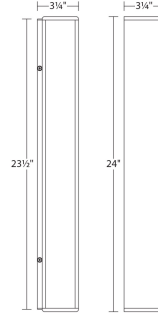

Project:

Sideways LED Sconce Spec Sheet

SKU: 7254.72-WL Learn more at:
<https://sonnemanlight.com/sideways-led-sconce>

Description: The power of simplicity is defined by the less-is-more declaration of this rectangular blade of light.

Type #:

Dimensions

Height:	24"
Width:	3.25"
Extends:	3.25"
Minimum Extension:	3.25"
Maximum Extension:	3.25"
Size:	24"
Canopy/Backplate/Base Depth:	2.5
Canopy/Backplate/Base Height:	23.5

Electrical Specs

Installation

Installation:	Licensed electrician required
Installation Orientation:	Vertical

Shipping

Carton 1 L x W x H:	28" X 8" X 8"
Carton 1 Gross Weight:	6 LBS
Fixture Weight:	5

Shade

Shade 1 Material:	Aluminum
Shade 2 Material:	Acrylic