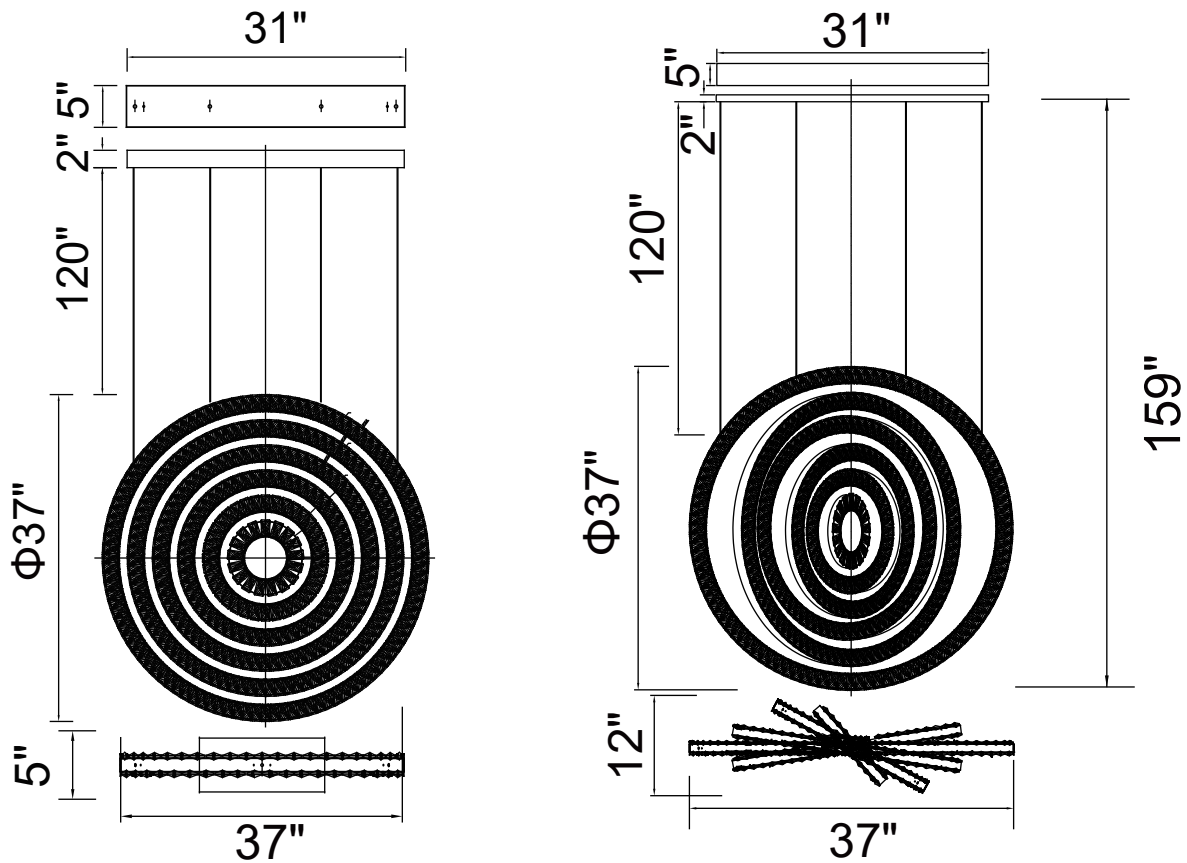

PROJECT: \_\_\_\_\_

FIXTURE TYPE: \_\_\_\_\_

LOCATION: \_\_\_\_\_

CONTACT/PHONE: \_\_\_\_\_

|            |                 |
|------------|-----------------|
| Item       | 1046P37-6-601   |
| Collection | CELINA          |
| Finish     | Chrome          |
| Glass      | -----           |
| Crystal    | -----           |
| Input      | 120V AC,60HZ,AC |

|             |       |
|-------------|-------|
| Shade       | ----- |
| Length/Dia. | 37"   |
| Width/Ext.  | 12"   |
| Height      | 37"   |
| Maximum     | 159"  |
| Lumens      | 3800  |

|              |        |
|--------------|--------|
| Light Source | LED    |
| Bulb Info.   | 150W   |
| Included     | -----  |
| Dimmable     | Yes    |
| Color        | 4000K  |
| Weight       | 40.4KG |