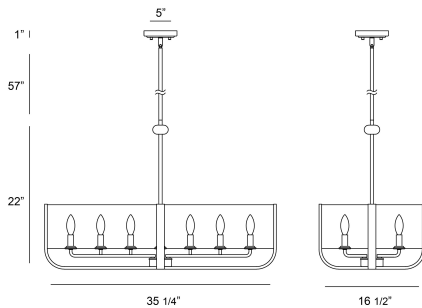

CAMPISI, 8 LIGHT OVAL CHANDELIER

PRODUCT DETAILS

No.	:	38157-035
Product Color	:	BLACK
Product Material	:	METAL
Shade / Accent Colour	:	CLEAR GLASS
Shade / Accent Material	:	GLASS
Length	:	35"
Width	:	16"
Height	:	22.5"
Overall Height	:	80"
Weight	:	14.5lbs

LIGHT SOURCE DETAILS

Number of Bulbs	:	8
Light Source Type	:	B10
Input Voltage	:	120V
Bulb Voltage	:	120V
Socket Type	:	E12
Wattage	:	60W
Total Wattage	:	480W
Bulb Included	:	No
Dimmable	:	No

Options Available

ITEM NO.	FINISH	SHADE
38157-011	BRASS	CLEAR GLASS
38157-028	CHROME	CLEAR GLASS
38157-035	BLACK	CLEAR GLASS

TECHNICAL DETAILS

Hanging Support Type	:	ROD
Hanging Support Length	:	57"
Rods Included	:	3"+6"+12"+18"+18"
Canopy / Backplate Height	:	1"
Canopy / Backplate Dia.	:	5"
Location	:	DRY
Approval	:	