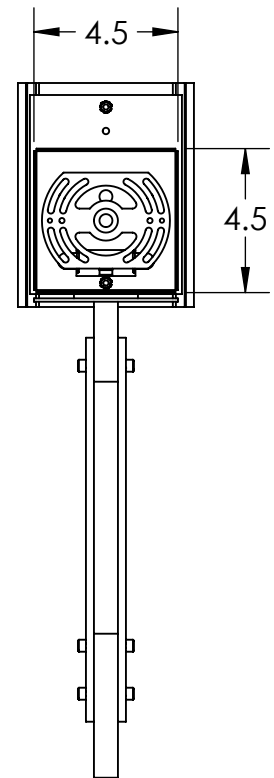

Collection: URBAN LOFT

Product #: CSB0026-0D

ELECTRICAL OPTIONS				
Product #	Electrical Type	Bulb Type	Wattage	Socket Type
CSB0026-0D-XX-XX-E2	Incandescent	A19	60	Medium E26
CSB0026-0D-XX-XX-G2	Flourescent	CFL/LED RETRO	13	GU-24

Bulbs Not Included

Visit hammertonstudio.com for product options and specifications.

5/3/2016 (B)

Mounting Packet: U	Electrical Type: SEE TABLE
Approximate lbs.: 10	Bulb Qty: 1 Bulb Type: SEE TABLE
Finish: SEE WEB SITE FOR OPTIONS	Wattage: SEE TABLE Voltage: 120
Top Diffuser: OPEN	Socket Type: SEE TABLE
Bottom Diffuser: CLOSED METAL	UL Location: DRY

Mounting Detail

MOUNTS DIRECTLY TO J-BOX

All fixtures created by Hammerton are handcrafted by artisans. Dimensions may vary up to 7/8".

© Copyright 2016. All rights in design, detail or invention of this drawing are reserved as the property of Hammerton. Any imitation or adaptation without written consent is strictly prohibited.