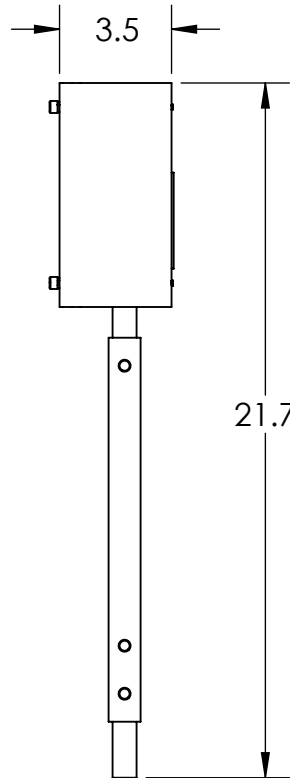

Collection: URBAN LOFT

Product #: CSB0026-0D

ELECTRICAL OPTIONS				
Product #	Electrical Type	Bulb Type	Wattage	Socket Type
CSB0026-0D-XX-XX-E2	Incandescent	A19	60	Medium E26
CSB0026-0D-XX-XX-G2	Flourescent	CFL/LED RETRO	13	GU-24

Bulbs Not Included

Visit hammertonstudio.com for product options and specifications.

5/3/2016 (B)

Mounting Packet: U	Electrical Type: SEE TABLE
Approximate lbs.: 10	Bulb Qty: 1 Bulb Type: SEE TABLE
Finish: SEE WEB SITE FOR OPTIONS	Wattage: SEE TABLE Voltage: 120
Top Diffuser: OPEN	Socket Type: SEE TABLE
Bottom Diffuser: CLOSED METAL	UL Location: DRY

Mounting Detail

MOUNTS DIRECTLY TO J-BOX

All fixtures created by Hammerton are handcrafted by artisans. Dimensions may vary up to 7/8".

© Copyright 2016. All rights in design, detail or invention of this drawing are reserved as the property of Hammerton. Any imitation or adaptation without written consent is strictly prohibited.