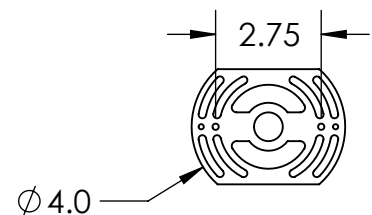

Collection: URBAN LOFT

Product #: CSB0026-0D

ELECTRICAL OPTIONS				
Product #	Electrical Type	Bulb Type	Wattage	Socket Type
CSB0026-0D-XX-XX-E2	Incandescent	A19	60	Medium E26
CSB0026-0D-XX-XX-G2	Flourescent	CFL/LED RETRO	13	GU-24

Bulbs Not Included

Visit hammertonstudio.com for product options and specifications.

5/3/2016 (B)

Mounting Packet: U	Electrical Type: SEE TABLE
Approximate lbs.: 10	Bulb Qty: 1 Bulb Type: SEE TABLE
Finish: SEE WEB SITE FOR OPTIONS	Wattage: SEE TABLE Voltage: 120
Top Diffuser: OPEN	Socket Type: SEE TABLE
Bottom Diffuser: CLOSED METAL	UL Location: DRY

Mounting Detail

MOUNTS DIRECTLY TO J-BOX

All fixtures created by Hammerton are handcrafted by artisans. Dimensions may vary up to 7/8".

© Copyright 2016. All rights in design, detail or invention of this drawing are reserved as the property of Hammerton. Any imitation or adaptation without written consent is strictly prohibited.