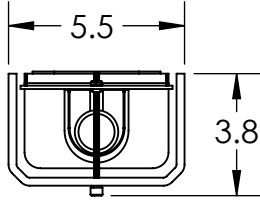

Collection: URBAN LOFT

Product #: CSB0026-0D

ELECTRICAL OPTIONS				
Product #	Electrical Type	Bulb Type	Wattage	Socket Type
CSB0026-0D-XX-XX-E2	Incandescent	A19	60	Medium E26
CSB0026-0D-XX-XX-G2	Flourescent	CFL/LED RETRO	13	GU-24

Bulbs Not Included

Visit hammertonstudio.com for product options and specifications.

5/3/2016 (B)

Mounting Packet: U	Electrical Type: SEE TABLE
Approximate lbs.: 10	Bulb Qty: 1 Bulb Type: SEE TABLE
Finish: SEE WEB SITE FOR OPTIONS	Wattage: SEE TABLE Voltage: 120
Top Diffuser: OPEN	Socket Type: SEE TABLE
Bottom Diffuser: CLOSED METAL	UL Location: DRY

Mounting Detail