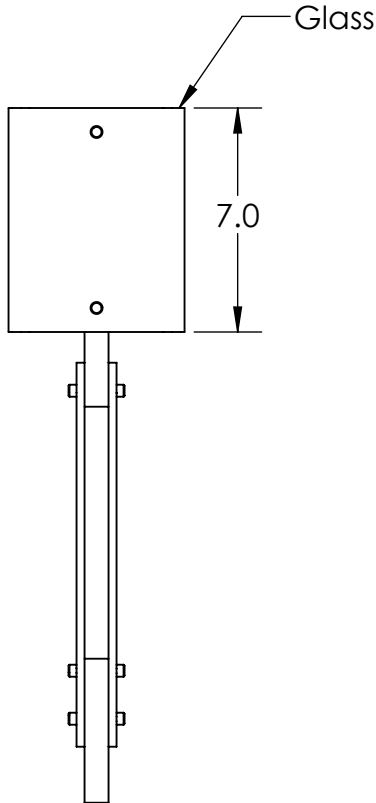

Collection: URBAN LOFT

Product #: CSB0026-0D

ELECTRICAL OPTIONS				
Product #	Electrical Type	Bulb Type	Wattage	Socket Type
CSB0026-0D-XX-XX-E2	Incandescent	A19	60	Medium E26
CSB0026-0D-XX-XX-G2	Flourescent	CFL/LED RETRO	13	GU-24

Bulbs Not Included

Visit hammertonstudio.com for product options and specifications.

5/3/2016 (B)

Mounting Packet: U	Electrical Type: SEE TABLE
Approximate lbs.: 10	Bulb Qty: 1 Bulb Type: SEE TABLE
Finish: SEE WEB SITE FOR OPTIONS	Wattage: SEE TABLE Voltage: 120
Top Diffuser: OPEN	Socket Type: SEE TABLE
Bottom Diffuser: CLOSED METAL	UL Location: DRY

Mounting Detail

MOUNTS DIRECTLY TO J-BOX

All fixtures created by Hammerton are handcrafted by artisans. Dimensions may vary up to 7/8".

© Copyright 2016. All rights in design, detail or invention of this drawing are reserved as the property of Hammerton. Any imitation or adaptation without written consent is strictly prohibited.