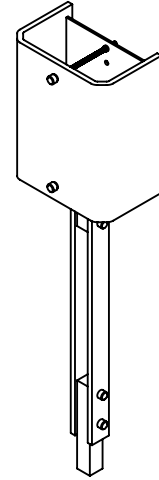

Collection: URBAN LOFT

Product #: CSB0026-0D

ELECTRICAL OPTIONS				
Product #	Electrical Type	Bulb Type	Wattage	Socket Type
CSB0026-0D-XX-XX-E2	Incandescent	A19	60	Medium E26
CSB0026-0D-XX-XX-G2	Flourescent	CFL/LED RETRO	13	GU-24

Bulbs Not Included

Visit hammertonstudio.com for product options and specifications.

5/3/2016 (B)

Mounting Packet: U	Electrical Type: SEE TABLE
Approximate lbs.: 10	Bulb Qty: 1 Bulb Type: SEE TABLE
Finish: SEE WEB SITE FOR OPTIONS	Wattage: SEE TABLE Voltage: 120
Top Diffuser: OPEN	Socket Type: SEE TABLE
Bottom Diffuser: CLOSED METAL	UL Location: DRY

Mounting Detail

MOUNTS DIRECTLY TO J-BOX

All fixtures created by Hammerton are handcrafted by artisans. Dimensions may vary up to 7/8".

© Copyright 2016. All rights in design, detail or invention of this drawing are reserved as the property of Hammerton. Any imitation or adaptation without written consent is strictly prohibited.