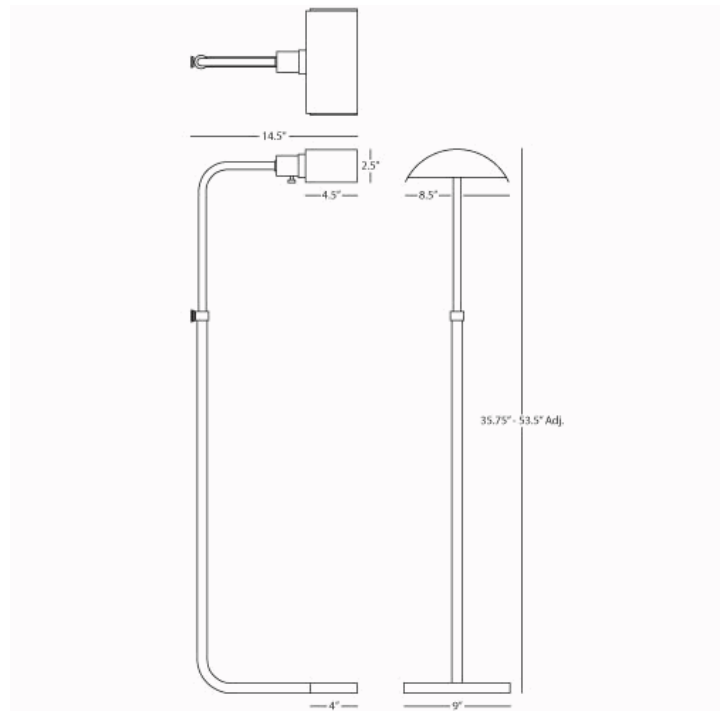

KOLEMAN

461

Adjustable Task Floor Lamp

1-60W Max.

Bulb Type: B11 Torpedo

Switch: Hi-Lo Dimming

Aged Brass Finish

Metal Shade

FINISH OPTIONS:

S461 - Polished Nickel

Z461 - Deep Patina Bronze

** Available for Quick SHIP **