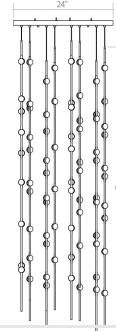

Project:

Constellation Andromeda Chandelier Spec Sheet

SKU: 2165.13W-27 Learn more at:
<https://sonnemanlight.com/constellation-andromeda-chandelier>

Description:

Type #:

Dimensions

Height:	67"
Width:	24"
Length:	24"
Diameter:	6"
Shape:	Square
Size:	24"
Canopy/Backplate/Base Width:	24
Canopy/Backplate/Base Depth:	24
Canopy/Backplate/Base Height:	1

Installation

Installation:	Licensed electrician required, multi-step installation
Sloped Ceiling Compatible?:	Not Compatible
Minimum Hanging Height:	68"
Maximum Hanging Height:	188"

General Listings

Features:	On Sale
Certification:	C-ETL-US
Color/Finish:	Satin Nickel (.13)
Dark Sky Friendly:	N

Electrical Specs

Bulb(s) Included?:	Yes
Bulb 1 Type:	Integral LED
Bulb Quantity:	96
Input Voltage:	100-277VAC
Wattage:	192
Initial Lumens:	21120
Delivered Lumens:	12460
Color Temperature:	2700K
CRI:	90
Power Supply Type:	Driver
Power Supply Quantity:	1
Power Supply Location:	Remote
Dimming Type:	0-10V
Bulb Max Wattage:	192

Shade

Lens Type:	White Optical Acrylic Lens
Shade 1 Material:	White Optical Acrylic

Available Finishes

Available Finishes: Satin Nickel w/Clear Faceted Acrylic Lens, Satin Nickel w/White Optical Acrylic Lens