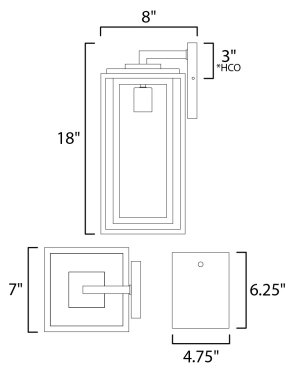

PRODUCT DESCRIPTION

A dual framed structure creates dimension on these outdoor lighting fixtures that is both contemporary and transitional. The construction consists of two frames of square tubing and squared components. The inner frame's Clear Seedy glass reduces glare from the light and appears dirt-free for longer periods. This is a comprehensive collection to brighten all areas of your outdoor space, available in various sized sconces as well as hanging and post configurations.

MEASUREMENTS

- DIMENSION : 7" W x 18" H x 8" Ext
- BACK PLATE : 4.75" W x 6.25" H x 3" HCO
- HANGING WEIGHT : 5.5 lb

LAMPING

- INPUT VOLTAGE : 120V
- BULB : 1 x 60W Incandescent E26 Medium , 60W Total
- BULB INCLUDED : (Not Included)
- DIMMABLE : Y

FINISHES OPTION

GLASS

Seedy CD

MATERIAL

Aluminum, Glass

RATINGS

cETLus
Wet Location

ADDITIONAL

INSTALL UP/DOWN: Down
OPERATING TEMPERATURE:
-20°C (-4°F), 40°C (104°F)

Always consult a qualified electrician before installing any lighting product.