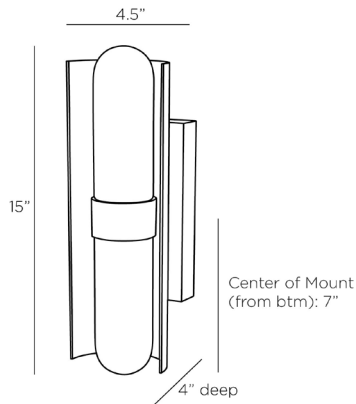

ARTERIOS

BRETMAN SCONCE

DWC26
H: 15 IN, W: 5 IN, D: 4 IN
English Bronze
Contract Suitable As Is

Brilliantly simple, this sconce of tubular glass in a matte swirled finish with a steel backplate of English bronze provides an elegant glow. The curved lines and burnished finish of the integrated LED design recall Deco furnishings, yet the technology is completely modern. Damp-rated, although limited covered outdoor conditions may affect finish. Finish will vary.

APPEARANCE

Material	Glass, Steel
Finish	Matte Swirl
Finish Will Vary	true
Top Coat/Sealant	true

DIMENSIONS

Center Of Mount From Btm	7 IN
Backplate	H: 8 IN, W: 4.5 IN, D: 1.5 IN

WIRING

Rating	Damp
LED Color Temp	2700K
LED CRI	90+
LED Compatible Dimmer	Non-Dimmable
LED Lumens	660
Certification Note	PENDING REVIEW
Cord	0.5 FT, Black/White, SVT
Socket	2, Integrated LED
Maximum Watt	6
Voltage	110-120 V
LED Lifespan	30,000

CERTIFICATIONS

Certifications	Mexico United States, Canada
----------------	---------------------------------

COMPLIANCY

UL/ETL	Yes
RoHS	true

SHIPPING

Product Weight	5 LBS
Gross Weight 1	20 LBS
Shipping Box 1	H: 17.8 IN, L: 11.2 IN, W: 6.5 IN