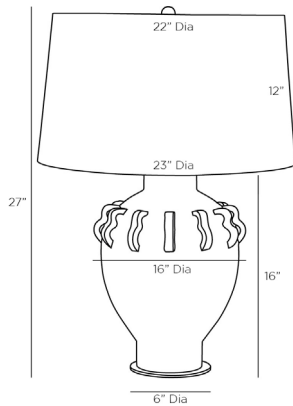

ARTERIOS

MECCA LAMP

11064-587
 H: 27 IN, Dia: 23.00 IN
 Sandpiper Porcelain
 Contract Suitable As Is

The Mecca evokes classic traditional Grecian pottery inspiration. The silhouette is crafted from porcelain and showcases a sandpiper finish with tiny lavender speckles that are displayed when illuminated. Topped with an ivory microfiber drum shade with an ivory microfiber lining and an antique brass sphere finial. Finish will vary.

APPEARANCE

Material Cotton, Linen, Porcelain, Steel
 Finish Antique Brass, Off-White, Sandpiper
 Finish Will Vary true
 Top Coat/Sealant false
 Finial Description 1" Antique Brass Sphere

DIMENSIONS

Shade Top: 22.00 IN, Dia: 23.00 IN, Side: 12 IN
 Body H: 16 IN, Dia: 10.00 IN
 Base H: 0.25 IN, Dia: 6.00 IN
 Neck H: 1 IN, Dia: 1.00 IN
 Foot Print Dia: 6.00 IN
 Harp 9.5" Brass IN

WIRING

Rating Indoor Only
 Tilt Test 10 Degrees - AU
 Cord 10 FT, Back of Lamp Base, Clear/Silver, SPT-2
 Socket 1, Antique Brass, Type A - E26
 Switch 3-Way Rotary, At Socket
 Maximum Watt 150
 Voltage 110-120 V