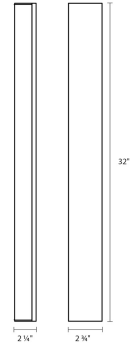

Project:

Solid Glass Bar LED Bath Bar Spec Sheet

SKU: 2594.13 Learn more at:
<https://sonnemanlight.com/solid-glass-bar-led-bath-bar>

Description: A thick, Solid Glass Bar reveals a generous yet pristine luminous edge from a white glass surface. Captured precisely within a chrome rectilinear beam, this luxury modern LED bar is ingeniously mounted to a surface by concealed magnets, with no visible screws or surface interruptions. Use where perfection is demanded.

Type #:

Dimensions

Height:	32"
Width:	2.75"
Extends:	2.25"
Minimum Extension:	2.25"
Maximum Extension:	2.25"
Size:	32"

Electrical Specs

Bulb(s) Included?:	Yes
Bulb 1 Type:	Integral LED
Bulb Quantity:	1
Input Voltage:	120VAC
Wattage:	32
Initial Lumens:	1400
Color Temperature:	3000K
CRI:	90
Power Supply Type:	Transformer
Power Supply Quantity:	1
Power Supply Location:	Outlet Box
Dimming Type:	TRIAC/ELV
Bulb Max Wattage:	32

Installation

Installation:	Licensed electrician required
Installation Orientation:	Any Orientation

Shipping

Carton 1 L x W x H:	38" X 6" X 6"
Carton 1 Gross Weight:	13 LBS
Fixture Weight:	11

Shade

Shade 1 Material:	Glass
-------------------	-------