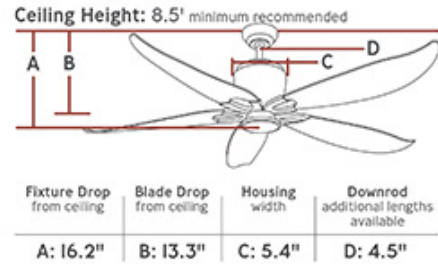

MONTE CARLO

FAN COLLECTIONS

5LLR56RZWD-V1: 56in Lily - Matte White

Specification Images:

Collection: Lily

UPC #:014817583250

Finish: Matte White (RZW)

Blade Finish: Matte White

Blade Finish 2: Undefined

Dimensions:

Diameter:	56"
Weight:	18.0 lbs.
Reverse Switch:	Remote Controlled
Rev. Switch Location:	Remote Transmitter
Motor Size:	120.0 X 25.0
Diameter of Housing:	5.5
Lead Wire Length:	78 inches
Light Kit Included:	Yes
Remote Included:	Hand Remote
Location of Receiver:	Canopy
Remote Group(s):	

Bulbs:

1 - LED Integrated Array 12w 120v - included

Features:

- Includes a green, energy-efficient DC motor
- This advanced LED technology is carefully designed and selected to consist of the highest quality LED chipsets for superior performance and reliability.
- Integrated LED fixtures that meet the high efficacy LED standards set forth in Title 24 and are listed in the California Energy Commission Appliance database.

Material List:

Safety Listing:

Safety Listed for Damp Locations

Instruction Sheets:

English (5LLR56XXD-V1-ETL-ENG)

French (5LLR56XXD-V1-ETL-CF)

Blade Details:

Blade Group	Diameter	Included	RPM Hi	CFM Hi	Watts Hi	Amps Hi	RPM Med	CFM Med	Watts Med	Amps Med	RPM Low	CFM Low	Watts Low	Amps Low
	56	Yes	160.0	6727.0	28.76	0.41	120.0	5372.0	12.12	0.19	62.0	2588.0	2.87	0.06

Monte Carlo reserves the right to revise the design of components of any product due to parts availability or change in safety listing standards without assuming any obligation or liability to modify any products previously manufactured and without notice. This literature depicts a product design that is the sole and exclusive property of Monte Carlo. In compliance with U.S copyright and patent requirements, notification is hereby presented in this form that this literature, or the product it depicts, is not to be copied, altered or used in any manner without the express written consent of, or contrary to the best interests of Monte Carlo.