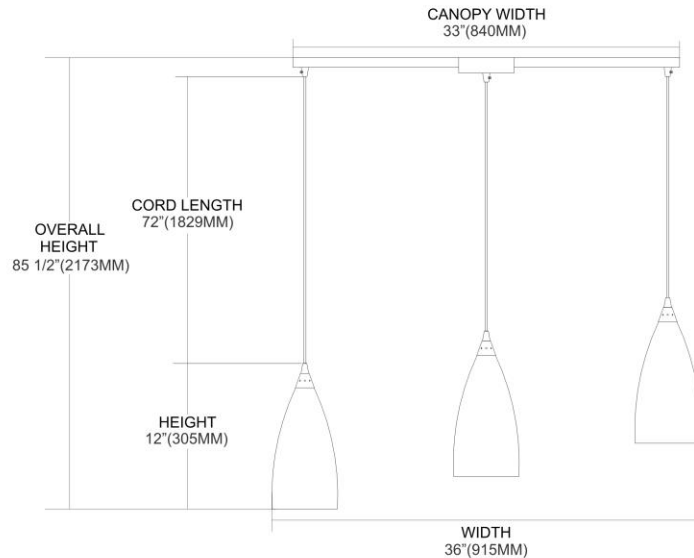


	ITEM #:	2581/3L
	UPC	748119027647
	Description	Vesta 3-Light Linear Pendant Fixture in Satin Nickel with Blue Glass
	Finish	Satin Nickel
	Materials	Glass, Metal
	Brand	ELK Lighting
	Collection	Vesta
	Category	Indoor Lighting
	Type	Mini Pendant

ITEM DIMENSIONS				RATINGS & SPECIFICATIONS				
Width	5 inches			Safety Rating	N/A		Certification	N/A
Depth	36 inches			ADA Compliant	N/A		Voltage	N/A
Height	12 inches			BULBS / SOCKETS				
Weight	12 pounds			Quantity	3	Wattage	60 watts	
ADDITIONAL DIMENSIONS				Included	No		Type	A19 (E26 Medium Base)
Backplate / Canopy	N/A			Other	N/A			
HCWO	N/A			CHAIN / CORD INFORMATION				
Min. Extension	N/A			Chain	N/A		Cord	N/A
Max. Extension	N/A			SHADE / GLASS DETAILS				
OVERALL HEIGHT				Shade/Glass Description	Blue Glass			
Min.	N/A		Max.	N/A				
EXTENSION ROD(S)				Width	N/A		Height	N/A
N/A				Width at Top	N/A		Width at Bottom	N/A