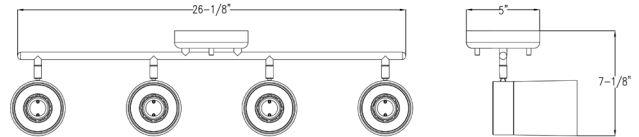

- Each lamp head features a crisp frosted glass shade for soft, general ambient light.
- The round ceiling plate, thin metal bar, and light bases are coated in a beautiful black finish.
- Multi-directional lamp heads provide design flexibility and illuminate typically hard-to-reach areas.
- Ideal for any sitting room, hallway, or foyer.
- Perfect for transitional or modern settings.
- Measures 5-inch width by 7-1/8-inch height.
- Uses four medium base bulbs that are sold separately (60w max - LED or incandescent).
- Able to be fully dimmable with dimmable bulbs.
- Includes installation instructions and mounting hardware.
- Progress Lighting products are designed for exceptional quality, reliability, and functionality.

**Category:** Directionals

**Finish:** Black (Painted)

**Construction:** Steel Construction

**Glass/Shade:** Etched glass Cylindrical Shade

Width: 5 in  
Height: 7-1/8 in  
Depth: 26-1/8 in

Etched glass Cylindrical Shade  
Width: 3-3/4 in  
Height: 4-1/2 in