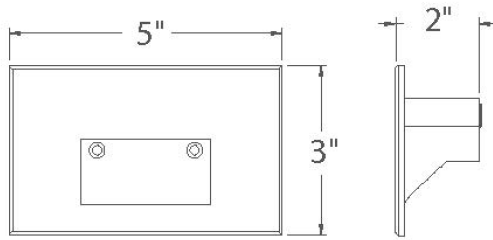

Project: _____

Location: _____

Fixture Type: _____

Catalog Number: _____

AVAILABLE FINISHES:

Step Light

SL-LED100

PRODUCT DESCRIPTION

FEATURES

- ACLED driverless technology
- Low profile, flush to wall aesthetics with no visible hardware
- Frosted lens
- "Fits into 2" x 4" J-Box with minimum inside dimensions of 3" L x 2" W x 2" H. Includes bracket for J-Box mount."

SPECIFICATIONS

Rated Life	54000 Hours
Standards	IP66, Wet Location Listed, Title 24 JA8: 2019 Compliant
Input	120 VAC
Dimming	ELV
Mounting	Can be mounted on wall in all orientations
Color Temp	3000K
CRI	90
Construction	Die cast aluminum, 316 Marine grade stainless steel