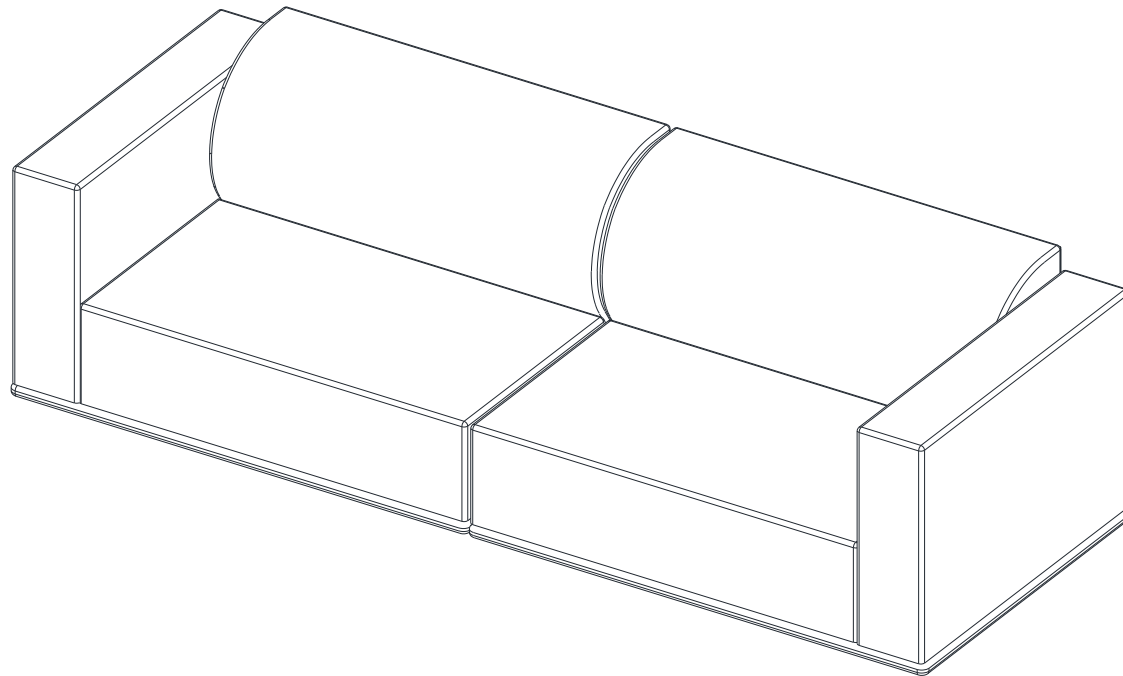

MOE'S

home collection

ASSEMBLY INSTRUCTIONS.

MALOU SOFA GREY

YC - 1039 - 15

THANK YOU FOR YOUR PURCHASE!

PARTS AND HARDWARE.

1. Boston Sofa Left
Arm Modular x1

2. Boston Sofa Right
Arm Modular x1

STEP 1.

NOTES.

Thank you for purchasing this quality product! Be sure to check all packing material carefully for small part that may have come loose inside the carton during shipping.

CAUTION: The item is heavy, take care when lifting and use 2 people to maneuver safely.

PARTS AND HARDWARE.

1. Boston Sofa Left
Arm Modular x1

2. Boston Sofa Right
Arm Modular x1

STEP 2.

NOTES.

Thank you for purchasing this quality product! Be sure to check all packing material carefully for small part that may have come loose inside the carton during shipping.