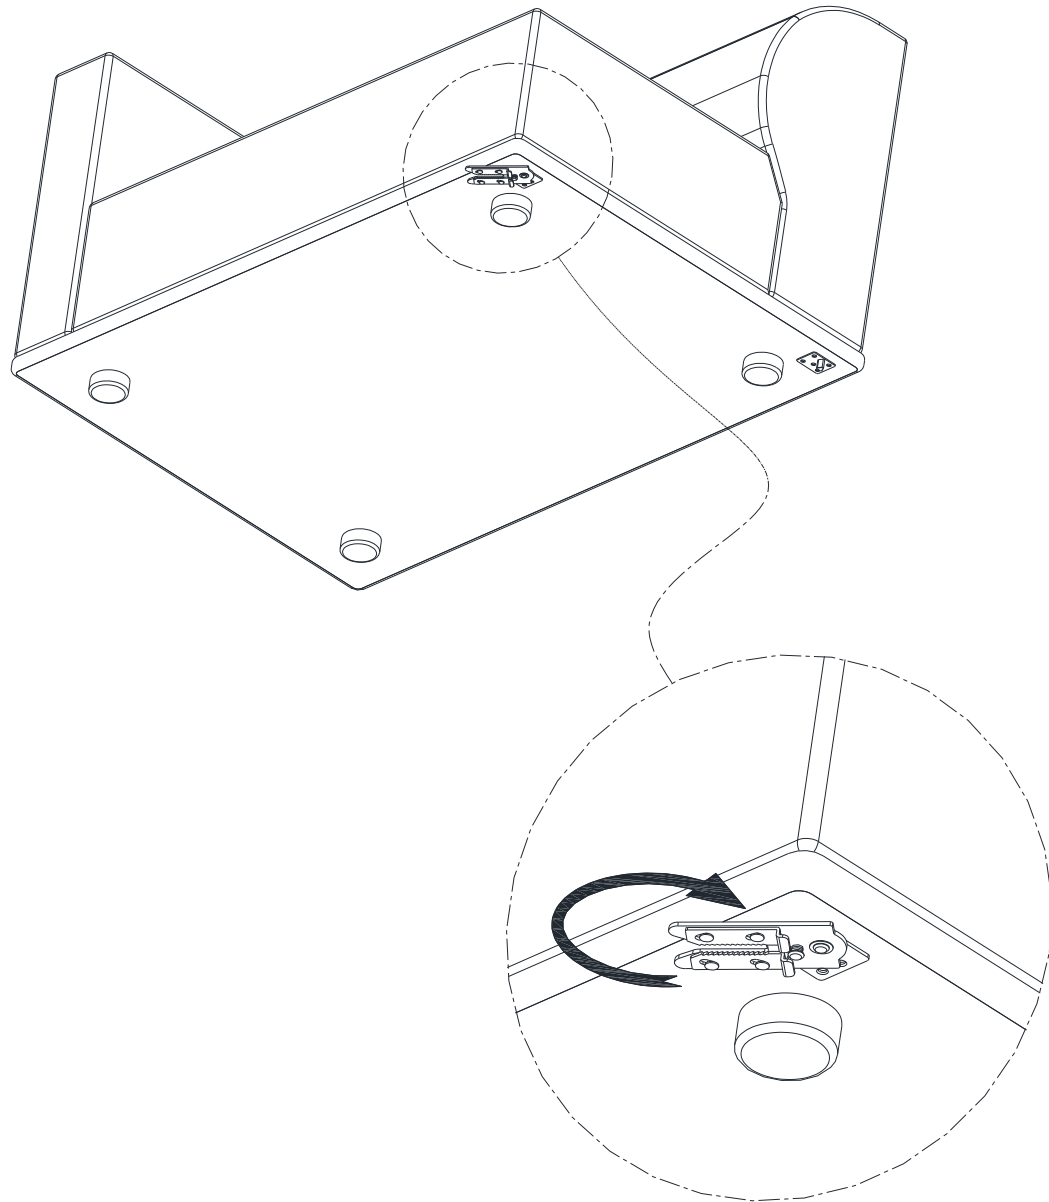

MOE'S

home collection

ASSEMBLY INSTRUCTIONS.

MALOU SOFA GREY

YC - 1039 - 15

THANK YOU FOR YOUR PURCHASE!

PARTS AND HARDWARE.

1. Boston Sofa Left
Arm Modular x1

2. Boston Sofa Right
Arm Modular x1

STEP 1.

NOTES.

Thank you for purchasing this quality product! Be sure to check all packing material carefully for small part that may have come loose inside the carton during shipping.

CAUTION: The item is heavy, take care when lifting and use 2 people to maneuver safely.

PARTS AND HARDWARE.

1. Boston Sofa Left
Arm Modular x1

2. Boston Sofa Right
Arm Modular x1

STEP 2.

NOTES.

Thank you for purchasing this quality product! Be sure to check all packing material carefully for small part that may have come loose inside the carton during shipping.