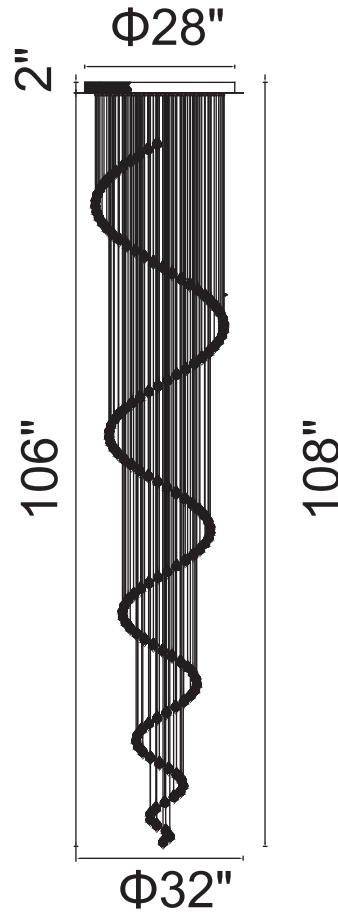

PROJECT: _____
 FIXTURE TYPE: _____
 LOCATION: _____
 CONTACT/PHONE: _____

Item	6603C32C
Collection	SPIRAL
Finish	Chrome
Glass	-----
Crystal	Clear
Input	120V AC,60HZ,AC

Shade	-----
Length/Dia.	32"
Width/Ext.	-----
Height	108"
Maximum	-----
Lumens	-----

Light Source	GU10
Bulb Info.	12×35W
Included	-----
Dimmable	Yes
Color	-----
Weight	