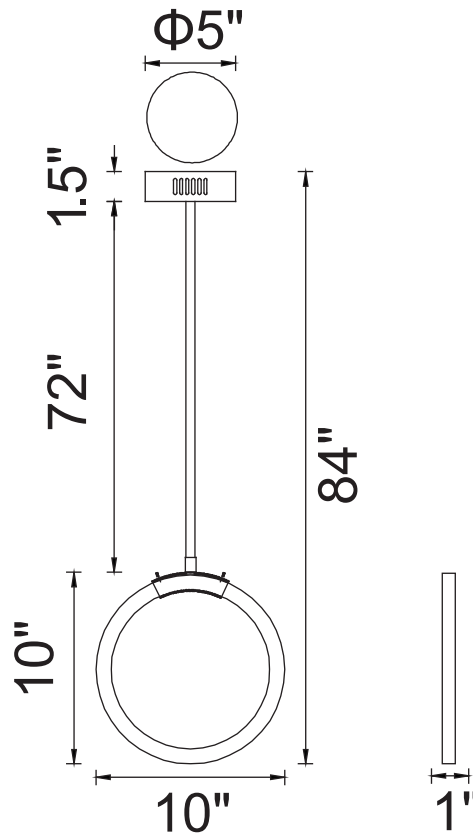

PROJECT: _____

FIXTURE TYPE: _____

LOCATION: _____

CONTACT/PHONE: _____

Item	1273P10-1-602
Collection	FLUTE
Finish	Satin Gold
Acrylic	White
Crystal	-----
Input	120V AC,60HZ,AC

Shade	-----
Length/Dia.	10"
Width/Ext.	1"
Height	10"
Maximum	84"
Lumens	624

Light Source	LED
Bulb Info.	12W
Included	-----
Dimmable	Yes
Color	3000K
Weight	