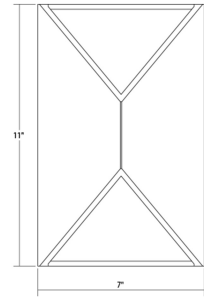

Project:

Prisma LED Sconce Spec Sheet

SKU: 7100.72-WL Learn more at:
<https://sonnemanlight.com/prisma-led-sconce>

Description: **The angled cuts of these triangular forms reveal the LED illuminated surface within.** Two sizes and scales of Prisma, tall and narrow or short and wide, offer alternate proportional renditions of this dramatically angular lighting form, at home inside or out.

Type #:

Dimensions

Height:	11"
Width:	7"
Extends:	4"
Minimum Extension:	4"
Maximum Extension:	4"
Size:	Standard
Canopy/Backplate/Base Width:	5.75
Canopy/Backplate/Base Depth:	0.5
Canopy/Backplate/Base Height:	9.75

Installation

Installation:	Licensed electrician required
Installation Orientation:	Vertical

Shipping

Carton 1 L x W x H:	14" X 10" X 8"
Carton 1 Gross Weight:	6 LBS

Shade

Shade 1 Material:	Aluminum
-------------------	----------