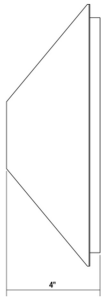

Project:

Prisma LED Sconce Spec Sheet

SKU: 7100.72-WL Learn more at:
<https://sonnemanlight.com/prisma-led-sconce>

Description: **The angled cuts of these triangular forms reveal the LED illuminated surface within.** Two sizes and scales of Prisma, tall and narrow or short and wide, offer alternate proportional renditions of this dramatically angular lighting form, at home inside or out.

Type #:

Dimensions

Height:	11"
Width:	7"
Extends:	4"
Minimum Extension:	4"
Maximum Extension:	4"
Size:	Standard
Canopy/Backplate/Base Width:	5.75
Canopy/Backplate/Base Depth:	0.5
Canopy/Backplate/Base Height:	9.75

Installation

Installation:	Licensed electrician required
Installation Orientation:	Vertical

Shipping

Carton 1 L x W x H:	14" X 10" X 8"
Carton 1 Gross Weight:	6 LBS

Shade

Shade 1 Material:	Aluminum
-------------------	----------