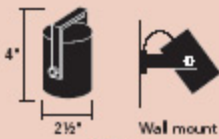

15077

Photometric Light Spread Measurement

Distance from Light	1'	2'	3'	4'	5'	6'	7'	8'	9'
Footcandles	4.7	3.1	1.5	.35	.15	.08	-	-	-