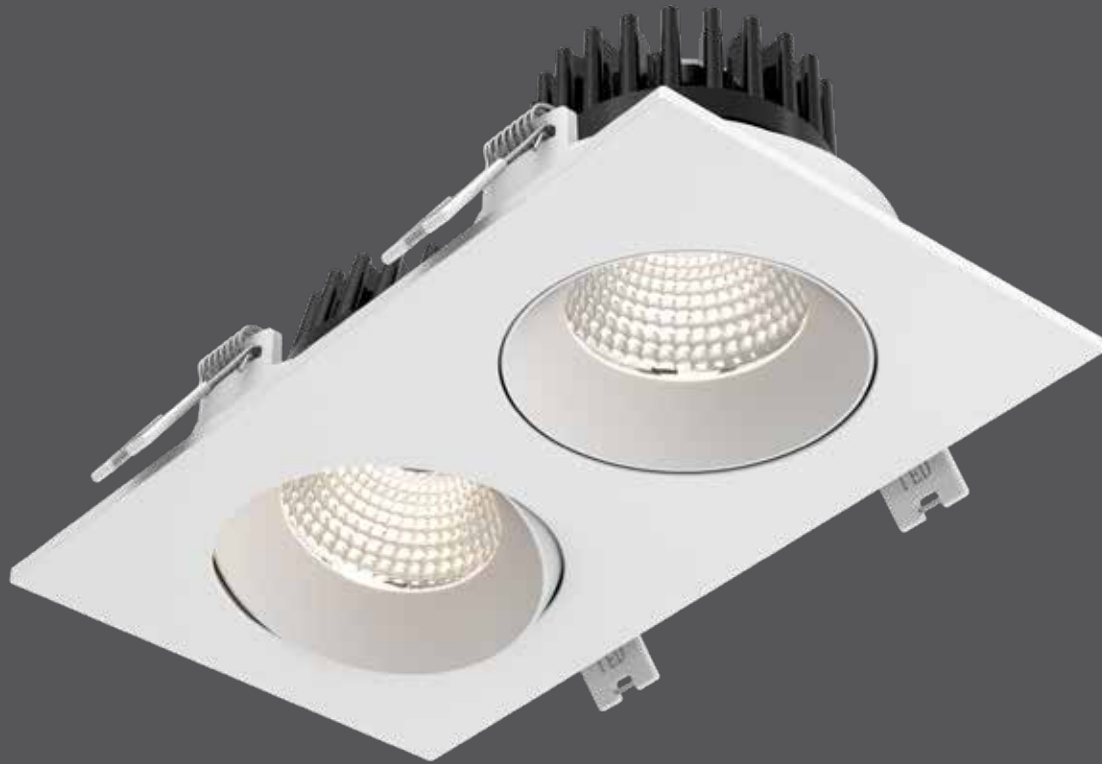

# Revolve Duo

Our Recessed family has grown with a new range of adjustable downlights. The effortless design and high functionality of these fixtures are sure to make a welcome addition in any room.

**NEW** WET SWIVEL/DIRECTIONAL 90° ETL IC RATED

AIR TIGHT 2700k 3000k 3500k 4000k 5000k ENERGY STAR JA8 CERTIFIED

Model	Size	Watts	Delivered lumens	LED lumens	CRI	Color °T	Voltage
<b>GBR35-CC-DUO</b>	4"	24 W	1740 lm	1815 lm	90	2700, 3000, 3500, 4000, 5000 K	120 V

### Specifications

Includes a junction box with integrated dimmable driver  
 Can be daisy chained  
 Superior LED performance and lifespan  
 90° tilting, 360° rotation  
 Minimal heat emission  
 Aluminum construction  
 Switch-selectable CCT: 2700K/3000 K/3500 K/4000 K/5000 K  
 Low profile  
 40° beam spread  
 IC certification (suitable for direct contact with insulation)  
 Air-tight certified as per ASTM E283-04  
 Suitable for wet locations  
 Ideal operating temperature: -20° to 40° C  
 5-year warranty

### Note

Other color °T, finishes, and voltage options are available but may require MOQ's and longer lead times. Please contact your DALI representative for more information.

**GBR35-CC-DUO** 7-1/8" x 3-1/2" 