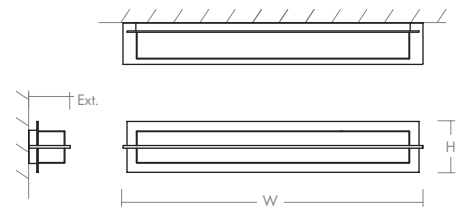

METRIX Vanity

120v : **3-542-xx**

277v : **37-542-xx**

oxygen

FIXTURE TYPE _____ LOCATION _____

PROJECT _____ DATE _____

-24 Satin Nickel

-20 Polished Nickel

LIGHT SOURCE	1 x 11.9W LED, 3000K, CRI 90
LUMINAIRE POWER	14.6W at 120V
RATED LIFE	60000 hr RL
OPTIONAL COLOR TEMPERATURES	2700K, 3500K, 4000K
LUMEN OUTPUT	Delivered: 1083 lm (LM-79)
INPUT VOLTAGE	120V or 277V
DRIVER OUTPUT	350mA, 12W
DIMMING	0-10v &Phase (ELV) Dimming - 50/60Hz 100% to 10% Dimming
CONSTRUCTION	Plated Steel and Acrylic
DIFFUSER	- Matte White Acrylic
FINISHES	Polished Nickel (-20), Satin Nickel (-24)
MOUNTING	4" Octagonal J-Box, 2"x 3" J-Box
STANDARDS	ETL Dry/Damp listed, ADA compliant, Conforms to UL STD 1598, Certified CAN/CSA, STD C22.2 No 250.0.

DIMENSIONS

W: 28.00"

H: 4.75"

Ext: 3.88"

M.C: 2.38" From top of fixture

Order example for standard fixture:

3-542-24 (x- Voltage - xxx-Sequence # - xx-Finish)

3: 120v, 37: 277v