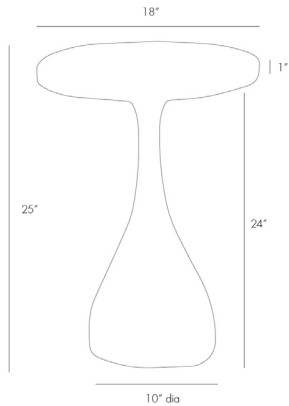

## DARBY END TABLE

2589

H: 24 IN, Dia: 18.00 IN

Dark Walnut

Contract Recommendations: Adding a lacquer coating provides additional protection

A sculptural accent table with teardrop base design and round top in a dark walnut finish.

### DIMENSIONS

Foot Print	Dia: 10.00 IN
Table Top	H: 1 IN, Dia: 18.00 IN
Clearance	23"

### SHIPPING

Product Weight	16.5 LBS
Gross Weight 1	23.1 LBS
Shipping Box 1	H: 14 IN, L: 25 IN, W: 21 IN