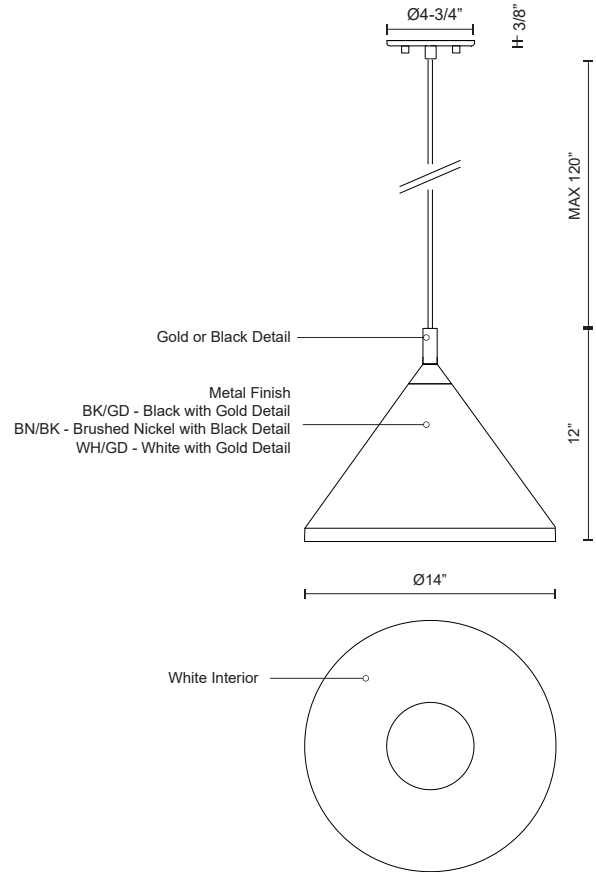

DOROTHY 492814

PENDANTS

PROJECT

492814-BK/GD
Black with Gold
detail

492814-BN/BK
Brushed Nickel with
Black detail

492814-WH/GD
White with Gold
detail

SPECIFICATION DETAILS

Fixture Dimensions	D14" x H12"
Lamp Type	Incandescent, Medium Base
Wattage	1 x 60W
Voltage	120V
Shade Details	Spun Aluminum Shade
Adjustable	Yes
Wire Length	120" Max
Wire Type	BK, BN - Black Braided Cord; WH - White Braided Cord;
Minimum Hang Height	18"
Sloped Ceiling Adaptable	Yes
Location	Dry
Bulbs Included	No
Canopy Dimensions	D4-3/4" x H3/8"

* For custom options, consult factory for details.

* For warranty information, please visit www.kuzcolighting.com/warranty

DESCRIPTION

Single lamp pendant with conical aluminum shade with fine powder-coated or plated finishes with contrasting finial. Exterior shade colors are black or white with gold detail or brushed nickel with black detail. Suspended by cloth cable. Available in 2 sizes.