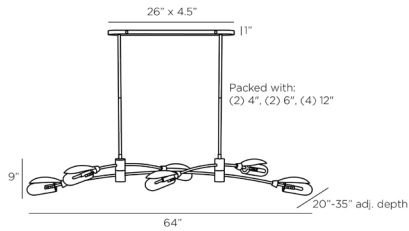

## XIMENA CHANDELIER

DRC07  
 H: 14 IN, W: 64 IN  
 Antique Brass  
 Contract Suitable As Is

Champagne crystal shades elevate the airy structure of this linear chandelier. Like the delicate, transparent wings of a dragonfly, antique brass steel accents seem to take flight from the slender antique brass canopy. Damp-rated, although limited covered outdoor conditions may affect finish.

### DIMENSIONS

Chandelier H: 9 IN, W: 64 IN, D: 20-35 IN  
 Minimum Hanging Height 14 IN  
 Maximum Hanging Height 34 IN  
 Canopy H: 1 IN, W: 26 IN, D: 4.5 IN

### REPLACEMENT PARTS

Replacement Part 1 PIPE-504  
 Replacement Part 1 Dim (1) 4", (1) 6", (1) 12"  
 Replacement Part 2 DRC07CTL, DRC07SCREW