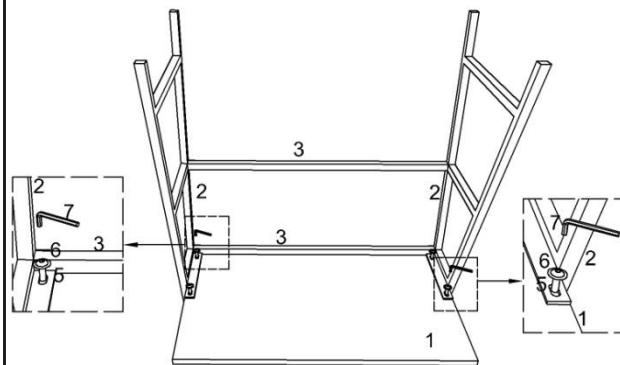

PARTS LIST

NO.	DESCRIPTION	IMAGE	QTY
1	TOP		1
2	LEG		2
3	BACK SUPPORT		2

HARDWARE LIST

NO	DESCRIPTION	IMAGE	QTY
4	ALLEN BOLT 6X25MM		4
5	ALLEN BOLT 6X25MM		4
6	WASHER		4
7	ALLEN KEY 4MM		1

NOTES.

Thank you for purchasing this quality product! Be sure to check all packing material carefully for small part that may have come loose inside the carton during shipping.

CAUTION:

The item is heavy, assembly should be performed by two people.

STEP 1.

STEP 2.

STEP 3.