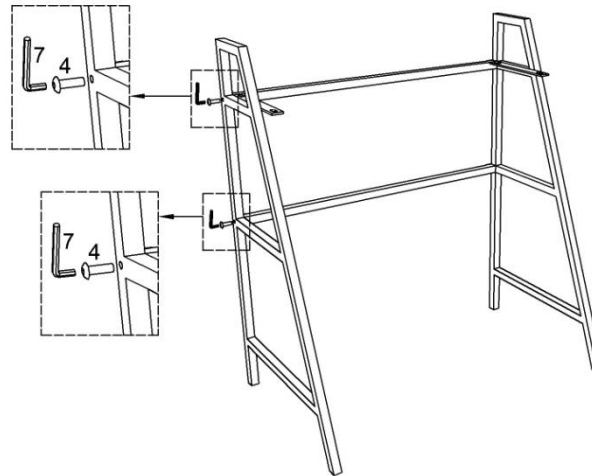

PARTS LIST

NO.	DESCRIPTION	IMAGE	QTY
1	TOP		1
2	LEG		2
3	BACK SUPPORT		2

HARDWARE LIST

NO	DESCRIPTION	IMAGE	QTY
4	ALLEN BOLT 6X25MM		4
5	ALLEN BOLT 6X25MM		4
6	WASHER		4
7	ALLEN KEY 4MM		1

NOTES.

Thank you for purchasing this quality product! Be sure to check all packing material carefully for small part that may have come loose inside the carton during shipping.

CAUTION:

The item is heavy, assembly should be performed by two people.

STEP 1.