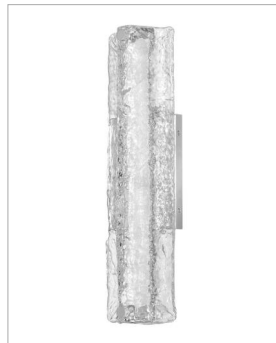

PRODUCT DETAILS:

- Mounting hardware is hidden on the back plate to ensure a clean silhouette
- Fixture can be mounted vertically
- Fixture can be mounted horizontally.
- Suitable for use in damp locations as defined by NEC and CEC. Meets United States UL Underwriters Laboratories & CSA Canadian Standards Association Product Safety Standards.
- ADA compliant
- LED components carry a 5-year limited warranty
- Bold silhouette with dramatic details creates a modern statement
- Sparkling chrome with reflective finish