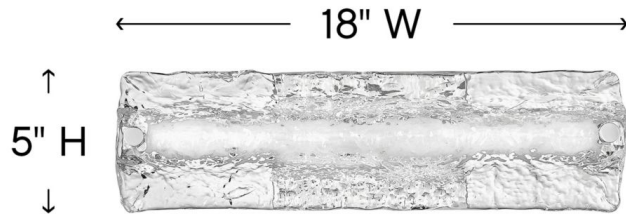

## 52092CM

### SMALL LED VANITY

A gentle wave of thick lava glass washes over the chrome base and integrated LED to create a soothing, wall-grazing light that smoothly transforms a space. Lucent features a minimalist profile, yet the exceptional light pattern makes a maximum impression. Invisi-mount system ensures the look stays clean and contemporary

DETAILS	
FINISH:	Chrome
MATERIAL:	Steel
GLASS:	Lava
DIMMABLE:	YES, CL TYPE DIMMER (SSL7A)

DIMENSIONS	
WIDTH:	18"
HEIGHT:	5"
WEIGHT:	6lb
BACK PLATE:	7"W X 5"H
EXTENSION:	3"
TOP TO OUTLET:	2.5"

LIGHT SOURCE	
LIGHT SOURCE:	Integrated LED
LED NAME:	LEVO56-304
VOLTAGE:	120v
COLOR TEMP:	3000
LUMENS:	1700
CRI:	92
INCANDESCENT EQUIVALENCY:	1 x 100w
DIMMABLE:	YES, CL TYPE DIMMER (SSL7A)

SHIPPING	
CARTON LENGTH:	22
CARTON WIDTH:	8.5
CARTON HEIGHT:	7.5
CARTON WEIGHT:	7