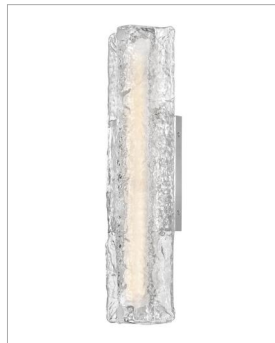

PRODUCT DETAILS:

- Mounting hardware is hidden on the back plate to ensure a clean silhouette
- Fixture can be mounted vertically
- Fixture can be mounted horizontally.
- Suitable for use in damp locations as defined by NEC and CEC. Meets United States UL Underwriters Laboratories & CSA Canadian Standards Association Product Safety Standards.
- ADA compliant
- LED components carry a 5-year limited warranty
- Bold silhouette with dramatic details creates a modern statement
- Sparkling chrome with reflective finish