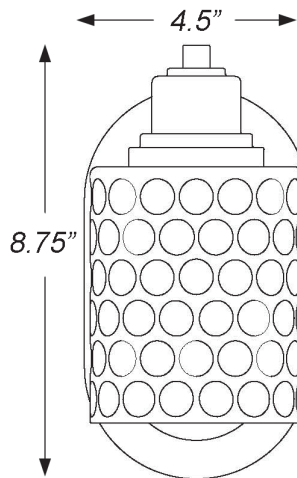

IN40055PN

LUMLEY 1-LIGHT WALL SCONCE

Front View

Side View

Description:	Lumley 1-light wall sconce
Finish:	Polished nickel
Dimensions:	4.5" W x 8.75" H x 6" ext. Height on Center: 4"
Bulbs:	1-60w Med.
Certification:	Damp location / UL
Material:	Steel

Shade:	Glass
Glass:	Hand blown clear optic
Back Plate Dimensions:	4.5" x 8" oval
Chain/Wire:	NA
Additional Finishes:	Antique gold
Mounting:	Up or down