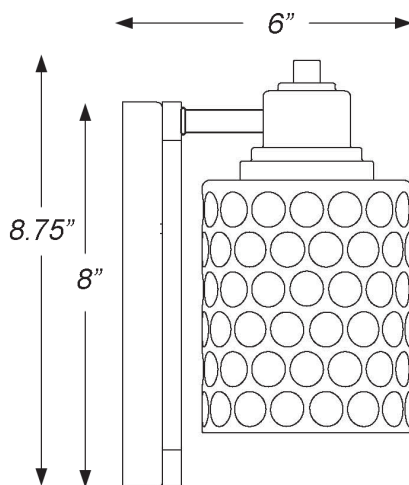

IN40055PN

LUMLEY 1-LIGHT WALL SCONCE

Front View

Side View

Description:	Lumley 1-light wall sconce
Finish:	Polished nickel
Dimensions:	4.5" W x 8.75" H x 6" ext. Height on Center: 4"
Bulbs:	1-60w Med.
Certification:	Damp location / UL
Material:	Steel

Shade:	Glass
Glass:	Hand blown clear optic
Back Plate Dimensions:	4.5" x 8" oval
Chain/Wire:	NA
Additional Finishes:	Antique gold
Mounting:	Up or down