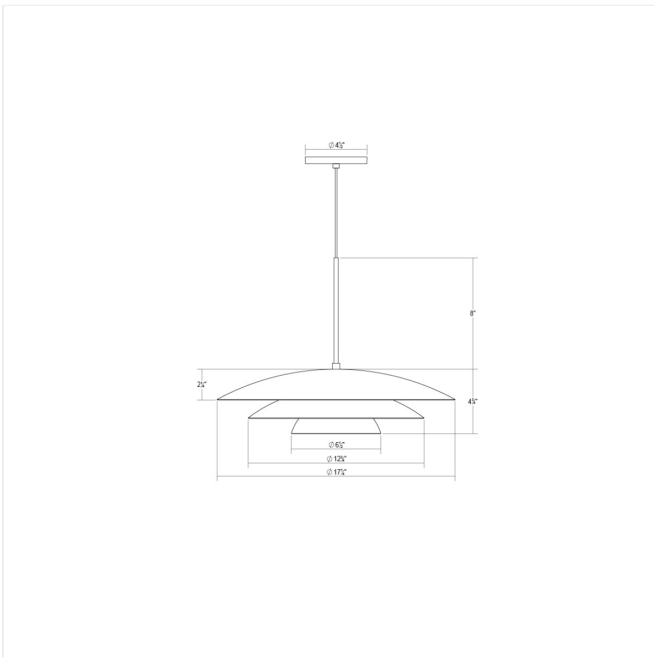

# Shells Small LED Pendant Spec Sheet

SKU: 3546.14

A refreshing take on 1960s Scandinavian design, the Shells Pendant reveals soft LED illumination between—and reflected by—stacked, gracefully arched layered forms. This signature piece brings light and scale to any space with sophisticated mid-century style.

## Dimensions

Height:	12.75"
Diameter:	17.25"
Canopy/Backplate/Base:	4.5"
Hanging Details:	20' Adjustable Cord
Size:	Small
Canopy/Backplate/Base Height:	0.5"