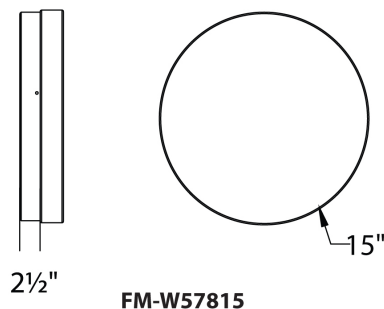

Fixture Type: _____

Catalog Number: _____

Project: _____

Location: _____

Dot Ceiling Mount

Model & Size	Color Temp & CRI	Watt	LED Lumens	Delivered Lumens	Finish
FM-W57815 15"	3000K 90	31W	2460	1672	BK Black
	3500K 90	31W	2513	1568	SS Stainless Steel

Example: **FM-W57815-30-BK**

- For 277V special order, add an "F" before the finish: FM-W57812F-35-SS

DESCRIPTION

Optimal diffuser amplifies the brightness on this durable waterproof outdoor flush mount.

FEATURES

- Lightweight, injection-molded, UV-rated acrylic diffuser enhances brightness, safety lock prevents slippage
- 277V option available for 9", 12" & 15" sizes (special order)
- ACLED driverless technology
- 5 year warranty

SPECIFICATIONS

Color Temp:	3500K, 3000K
Input:	120 VAC, 50/60Hz
CRI:	90
Dimming:	ELV: 100 - 10%
Rated Life:	50000 Hours
Mounting:	Heavy gauge retention clips support trim firmly. Safety cabling standard., Can be mounted on ceiling or wall in all orientations
Standards:	ETL, cETL, IP65, Title 24 JA8-2016 Compliant, Energy Star 2.0 Wet Location Listed
Construction:	Weather-resistant 316 stainless steel body with thick acrylic shade

FINISHES

LINE DRAWING

FM-W57815