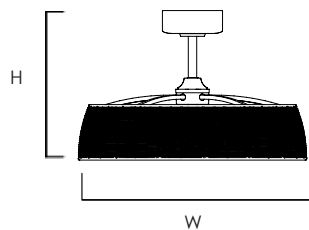

TULUM | FANDELIGHT

61012NADBZ

- Includes One 8" Downrod
- Includes Remote Control
- Title 24
- Color Tunable
- Wifi Enabled
- Damp Location

Job Name : _____
Job Type : _____
Quantity : _____
Comments : _____

PRODUCT DESCRIPTION

Natural Rattan wicker forms a sloping drum shade with integrated fan and LED light source. The Dark Bronze finish of the metalwork encases an LED ring at the bottom directing light downward. Finished in outdoor coatings for the rattan and the metalwork, this Fandelight is designed for outdoor spaces as well under covered roofs. Add coastal flair and find some respite under the breeze flowing from an utter FanDelight by Maxim.

FINISHES OPTION

DBZ: Dark Bronze

MATERIAL

Natural Rattan, Steel, ABS

RATINGS

Damp Location

ADDITIONAL

OPERATING TEMPERATURE:
-20°C (-4°F), 40°C (104°F)

MEASUREMENTS

MODEL DIMENSION
61012 29"W x 18.5"H

LAMPING

BULB TYPE
30W DC Integrated LED

DIMMABLE
Remote or WiFi

CRI COL TEMP.
90+ 2700-6000K

LUMENS RATED DEL INPUT
3,420 2,220 120V

Always consult a qualified electrician before installing any lighting product.

WESTERN DISTRIBUTION CENTER (HEADQUARTER)
253 NORTH VINELAND AVE | CITY OF INDUSTRY, CA 91746
EASTERN DISTRIBUTION CENTER
4200 SHIRLEY DR. | ATLANTA, GA 30336
P. 626.956.4200 | F. 626.956.4225 | maximlighting.com