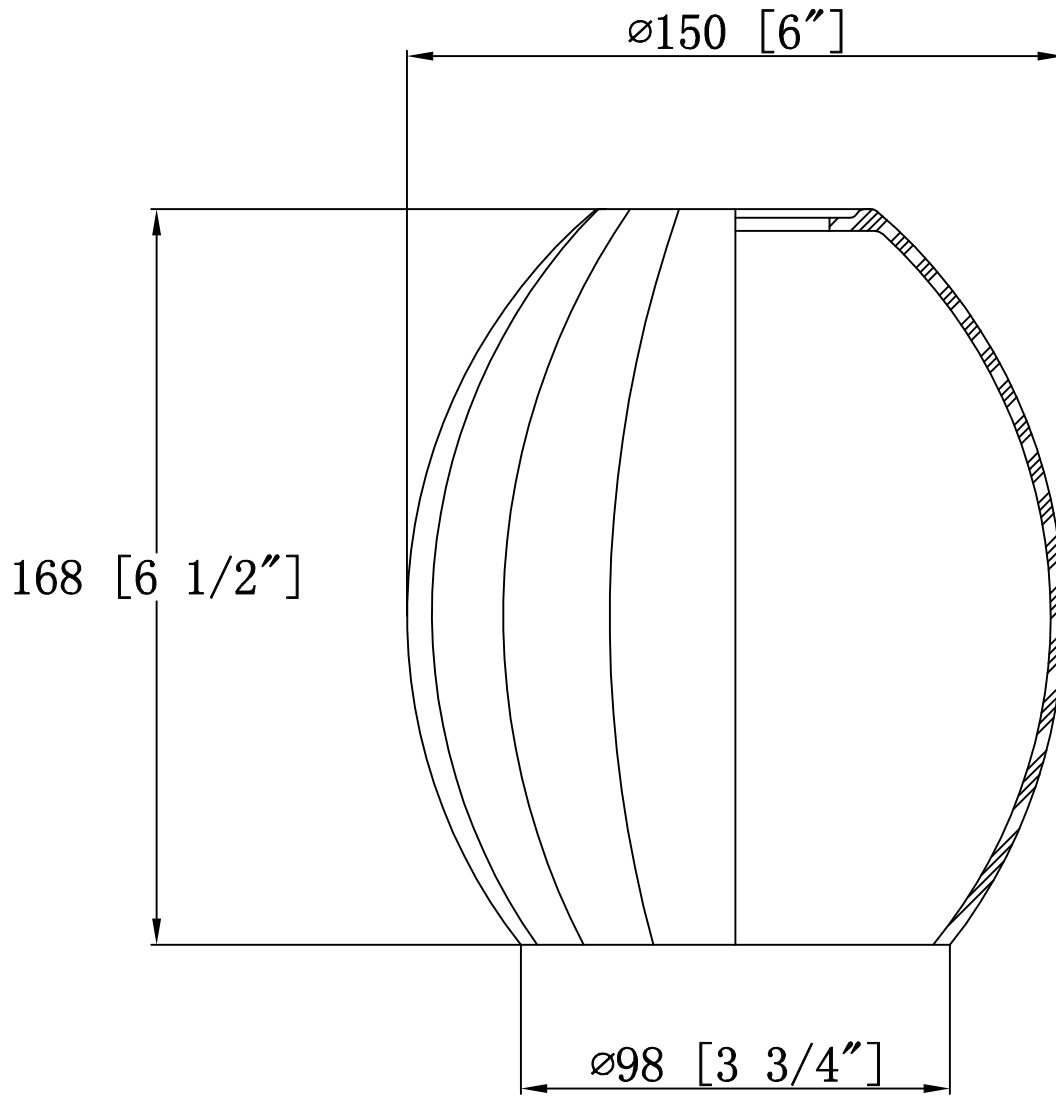

ITEM#: G82

INNOVATIONS  
LIGHTING

PROJECT:

TYPE: