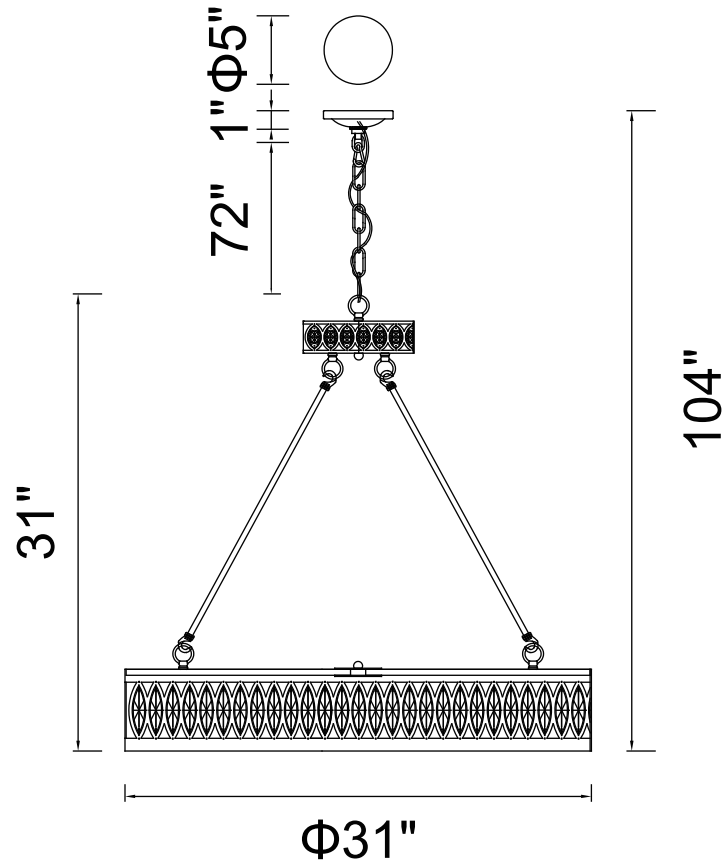

PROJECT: \_\_\_\_\_

FIXTURE TYPE: \_\_\_\_\_

LOCATION: \_\_\_\_\_

CONTACT/PHONE: \_\_\_\_\_

Item	9906P31-8-208
Collection	YesVA
Finish	Champagne
Glass	-----
Crystal	Clear
Input	120V AC,60HZ,AC

Shade	-----
Length/Dia.	31"
Width/Ext.	-----
Height	31"
Maximum	104"
Lumens	-----

Light Source	G9
Bulb Info.	8x40W
Included	-----
Dimmable	Yes
Color	-----
Weight	